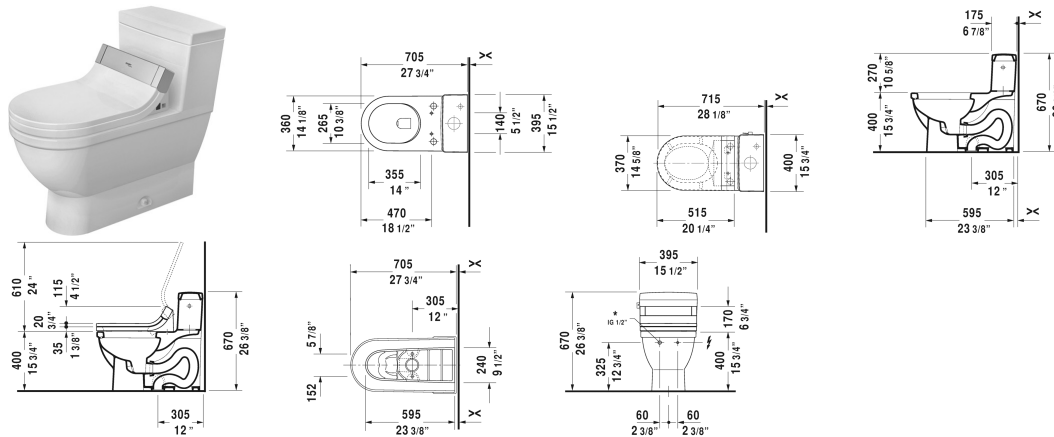

**Starck 3 One-Piece toilet # 212051..01**

| < 14 5/8" Inch > |

One-Piece toilet	Dimension	Weight	Order number
US-version toilet, only in combination with SensoWash, syphonic, 12" rough-in, with Single Flush mechanism, with side lever, 3" flapper valve, connecting elements for SensoWash with concealed connections included, vertical outlet, cUPC listed, 1.28 gpf			
<b>Colors</b>			
00 White 20 HygieneGlaze (an antibacterial ceramic glaze that provides almost indefinite effectiveness)			
<b>Variant</b>			
●	14 5/8" x 28 1/8" Inch	114.9 lb	212051..01
Mounting set for One-piece and Two-piece toilets, 1/2", US-version		1.1 lb	001417
<b>Suitable products</b>			
SensoWash Starck C shower-toilet seat with concealed connections, remote control included, power actuated lid and seat, rear-, front and oscillating wash, individual adjustment of water-, air- and seat surface temperature as well as nozzle position and jet strength, self-cleaning wand, 2 individually programmable user profiles, night light, Quick release: easy seat unit removal and attachment, on / off-button, cIAPMO®ELECTRICAL, 14 5/8" x 20 1/4" Inch	14 5/8" x 20 1/4" Inch		610001

All drawings contain the necessary measurements which are subject to standard tolerances. They are stated in inch & mm and are non-binding. Exact measurements, in particular for customized installation scenarios, can only be taken from the finished ceramic piece.