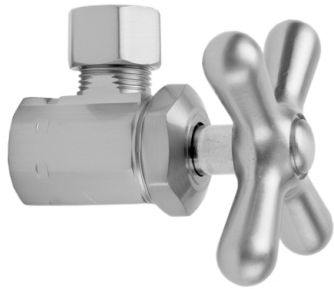

# Multi Turn Angle Pattern 3/8" IPS x 3/8" O.D. Supply Valve with Cross Handle

**Model #: 585X-**

## FEATURES:

- Angle pattern IPS x 3/8" O.D. multi turn style valve
- 3/8" IPS inlet x 3/8" O.D. outlet
- All brass body and stem