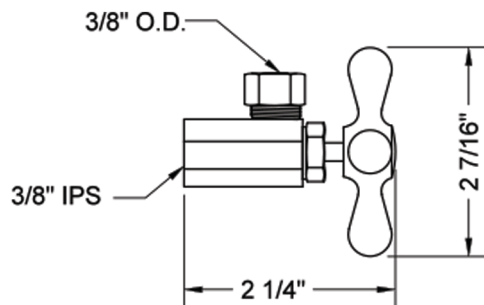

# Multi Turn Angle Pattern 3/8" IPS x 3/8" O.D. Supply Valve with Cross Handle

**Model #: 585X-**

## FEATURES:

- Angle pattern IPS x 3/8" O.D. multi turn style valve
- 3/8" IPS inlet x 3/8" O.D. outlet
- All brass body and stem

## SPECIFICATION DRAWING: