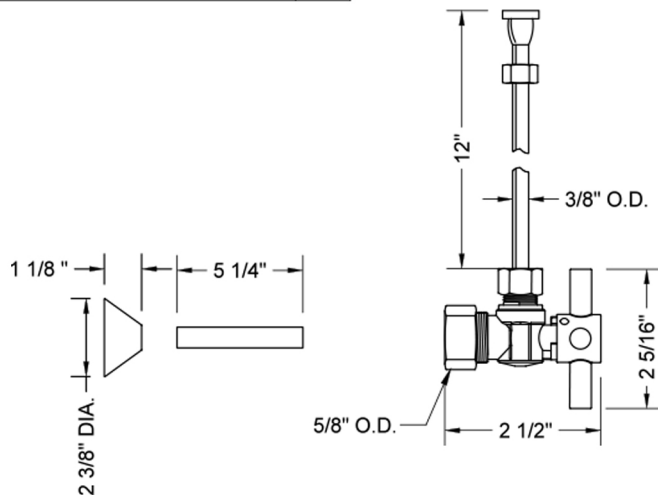

Quarter Turn Angle Pattern 5/8" O.D. Compression (Fits 1/2" Copper) x 3/8" O.D. Toilet Supply Kit Contempo Cross Handle, 12" Supply Tube, Cover Tube, Escutcheon
Model #: 621-4-71CT-

FEATURES:

- Complete Toilet Supply Kit
- Kit contains:
 - (1) Quarter Turn Angle Pattern 5/8" O.D. Compression (Fits 1/2" Copper) x 3/8" O.D. Supply Valve with Contempo Cross Handle P/N 621-4
 - (1) 12" Copper Supply Tubes P/N 771
 - (1) Bell Escutcheon P/N 7116
 - (1) Cover Tube P/N 579

SPECIFICATION DRAWING:

COMPONENTS	
DESCRIPTION	QTY:
ANGLE VALVE - CONTEMPO CROSS HANDLE	1
12" X 3/8" O.D. SUPPLY TUBE	1
ESCUTCHEON	1
PLASTIC FILL VALVE COUPLING NUT	1
5 1/4" COVER TUBE	1

AVAILABLE HANDLES: