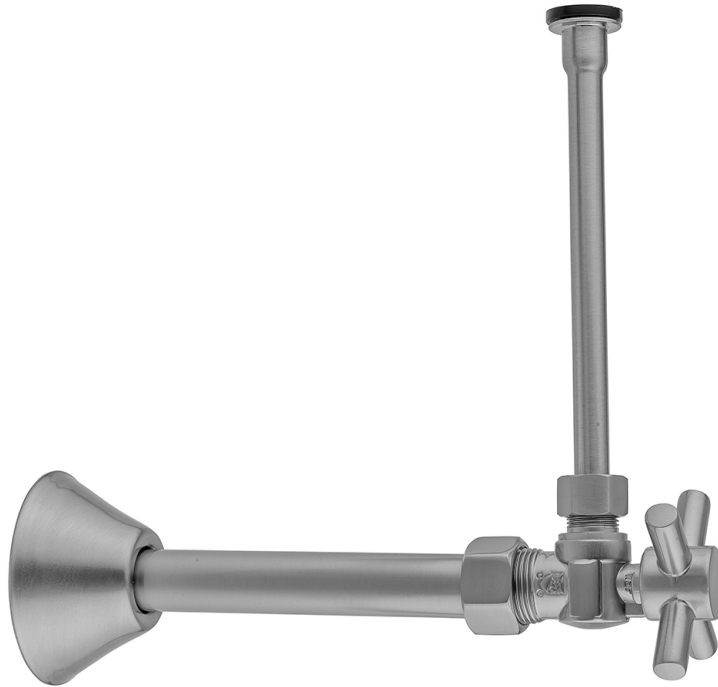

Quarter Turn Angle Pattern 5/8" O.D. Compression (Fits 1/2" Copper) x 3/8" O.D. Toilet Supply Kit Contempo Cross Handle, 12" Supply Tube, Cover Tube, Escutcheon
Model #: 621-4-71CT-

FEATURES:

- Complete Toilet Supply Kit
- Kit contains:
 - (1) Quarter Turn Angle Pattern 5/8" O.D. Compression (Fits 1/2" Copper) x 3/8" O.D. Supply Valve with Contempo Cross Handle P/N 621-4
 - (1) 12" Copper Supply Tubes P/N 771
 - (1) Bell Escutcheon P/N 7116
 - (1) Cover Tube P/N 579

AVAILABLE FINISHES:

Polished Chrome (PCH)	Satin Chrome (SC)	Bronze Umber (BU)
Satin Nickel (SN)	Pewter (PEW)	Caramel Bronze (CB)
Polished Nickel (PN)	Antique Brass (AB)	Antique Copper (ACU)
Oil-Rubbed Bronze (ORB)	Polished Brass (PB)	Polished Copper (PCU)
Vintage Bronze (VB)	Satin Brass (SB)	Rose Gold (RG)
Matte Black (MBK)	Satin Gold (SG)	Polished Gold (PG)
Black Nickel (BKN)	Bombay Gold (BG)	Jewelers Gold (JG)
Europa Bronze (EB)	White (WH)	Sedona Beige (SDB)
Tristan Brass (TB)	Unlacquered Brass (ULB)	Satin Cooper (SCU)

SPECIFICATION DRAWING:

COMPONENTS	
DESCRIPTION	QTY:
ANGLE VALVE - CONTEMPO CROSS HANDLE	1
12" X 3/8" O.D. SUPPLY TUBE	1
ESCUTCHEON	1
PLASTIC FILL VALVE COUPLING NUT	1
5 1/4" COVER TUBE	1

AVAILABLE HANDLES: