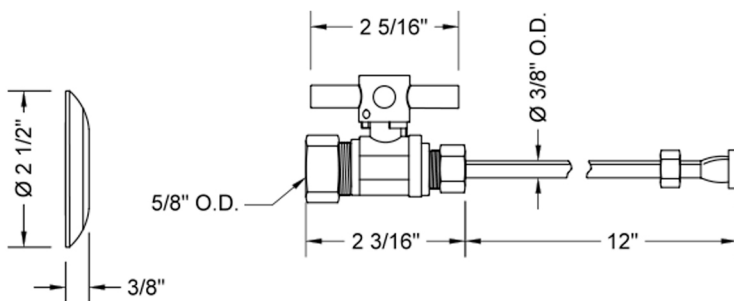

# Quarter Turn Straight Pattern 5/8" O.D. Compression (Fits 1/2" Copper) x 3/8" O.D. Toilet Supply Kit with Contempo Cross Handle, 12" Supply Tube, Escutcheon

**Model #: 622-4-71-**

## FEATURES:

- Complete Toilet Supply Kit
- Kit contains:
  - (1) Quarter Turn Straight Pattern 5/8" O.D. Compression (Fits 1/2" Copper) x 3/8" O.D. Supply Valve with Contempo Cross Handle P/N 622-4
  - (1) 12" Copper Supply Tube P/N 771
  - (1) Escutcheon P/N 7463 (ULB P/N 6015)

## SPECIFICATION DRAWING:

COMPONENTS	
DESCRIPTION	QTY:
STRAIGHT VALVE - CONTEMPO CROSS HANDLE	1
12" X 3/8" O.D. SUPPLY TUBE	1
ESCUTCHEON	1
PLASTIC FILL VALVE COUPLING NUT	1