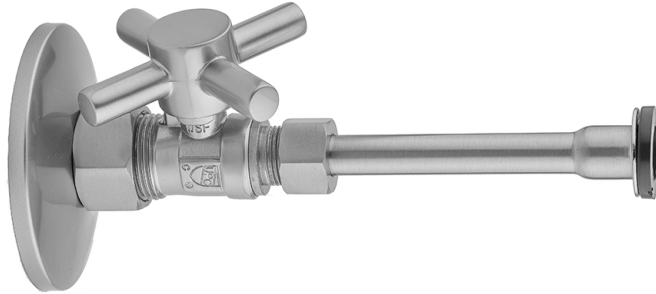

# Quarter Turn Straight Pattern 5/8" O.D. Compression (Fits 1/2" Copper) x 3/8" O.D. Toilet Supply Kit with Contempo Cross Handle, 12" Supply Tube, Escutcheon

**Model #: 622-4-71-**

## FEATURES:

- Complete Toilet Supply Kit
- Kit contains:
  - (1) Quarter Turn Straight Pattern 5/8" O.D. Compression (Fits 1/2" Copper) x 3/8" O.D. Supply Valve with Contempo Cross Handle P/N 622-4
  - (1) 12" Copper Supply Tube P/N 771
  - (1) Escutcheon P/N 7463 (ULB P/N 6015)

## AVAILABLE FINISHES:

Polished Chrome (PCH)	Satin Chrome (SC)	Bronze Umber (BU)
Satin Nickel (SN)	Pewter (PEW)	Caramel Bronze (CB)
Polished Nickel (PN)	Antique Brass (AB)	Antique Copper (ACU)
Oil-Rubbed Bronze (ORB)	Polished Brass (PB)	Polished Copper (PCU)
Vintage Bronze (VB)	Satin Brass (SB)	Rose Gold (RG)
Matte Black (MBK)	Satin Gold (SG)	Polished Gold (PG)
Black Nickel (BKN)	Bombay Gold (BG)	Jewelers Gold (JG)
Europa Bronze (EB)	White (WH)	Sedona Beige (SDB)
Tristan Brass (TB)	Unlacquered Brass (ULB)	Satin Cooper (SCU)

## SPECIFICATION DRAWING:

COMPONENTS	
DESCRIPTION	QTY:
STRAIGHT VALVE - CONTEMPO CROSS HANDLE	1
12" X 3/8" O.D. SUPPLY TUBE	1
ESCUTCHEON	1
PLASTIC FILL VALVE COUPLING NUT	1