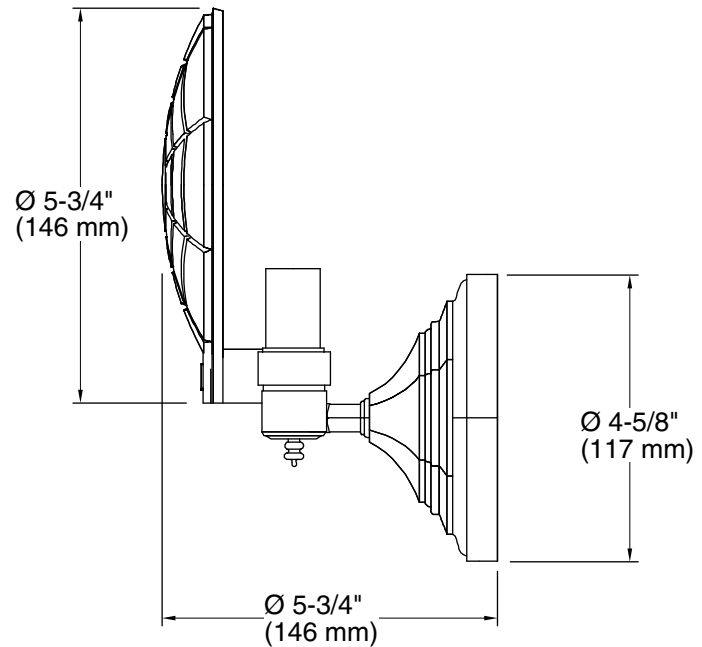

### FEATURES

- Solid brass construction for durability and reliability
- Concealed mounting creates a finished look
- Maximum 25 W type B10 candelabra base bulb
- Complements the For Town collection

### SPECIFIED MODEL

Model	Description	Finishes		
P31021W-00	For Town Wall Sconce, Less Lens (Attachment Plate Included)	<input type="checkbox"/> CP Polished Chrome	<input type="checkbox"/> AD Nickel Silver	<input type="checkbox"/> AG Brushed Nickel
Required Accessory				
P31022-00	Clear Crystal Lens	<input type="checkbox"/> CC Clear		