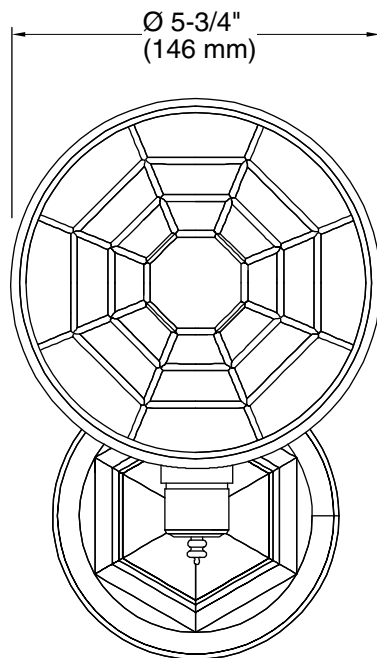

### FEATURES

- Solid brass construction for durability and reliability
- Concealed mounting creates a finished look
- Maximum 25 W type B10 candelabra base bulb
- Complements the For Town collection

### SPECIFIED MODEL

Model	Description	Finishes		
P31021W-00	For Town Wall Sconce, Less Lens (Attachment Plate Included)	<input type="checkbox"/> CP Polished Chrome	<input type="checkbox"/> AD Nickel Silver	<input type="checkbox"/> AG Brushed Nickel
Required Accessory				
P31022-00	Clear Crystal Lens	<input type="checkbox"/> CC Clear		