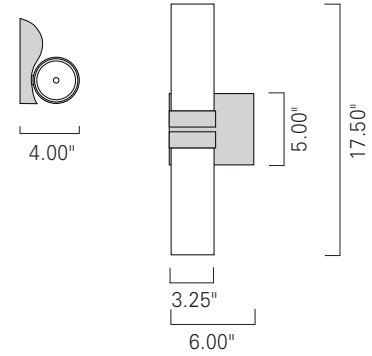

Wave Double Sconce - 8902
 Chrome (CH) Shiny Opal (SO)

Mounts horizontal or vertical

IN **ADA**

Product Name / Model / Dimensions			Finish Options	Glass	Lamping Options
Wave Double Sconce - 8902			Standard Brushed Nickel (BN) Chrome (CH)	Standard Shiny Opal (SO) 8.00"H X 3.25"W	Standard Incandescent (IN) (2) 60W max medium base T10 Edison
Height	Width	Projection			
17.50"	6.00"	4.00"			
Backplate					
Height	Width				
6.00"	5.00"				

5_2016

Wave Sconce
 Left Hand 8900
 Right Hand 8901