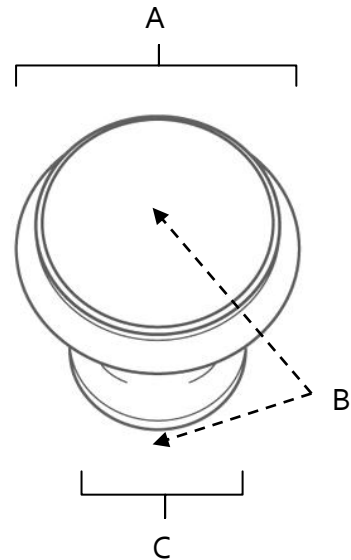

SPECIFICATIONS

**TRADITIONAL
KNOBS**

FEATURES

Traditional styling
Multiple finishes
Concealed installation

WARRANTY

Limited lifetime

FINISHES

Barcelona (BARC)
Bronze (BRZ)
Chocolate Bronze (CHBRZ)
Matte Black (MB)
Polished Brass (PB)
Polished Chrome (PC)
Polished Nickel (PN)
Satin Nickel (SN)

MATERIAL

Brass

| Item# | A | B | C |
|-------|--------|----|------|
| A1164 | 1 1/4" | 1" | 3/4" |

KEY:

A - Length and Width
B - Projection
C - Mount Length and Width

NOTE: Dimensions and specifications are subject to change without notice.