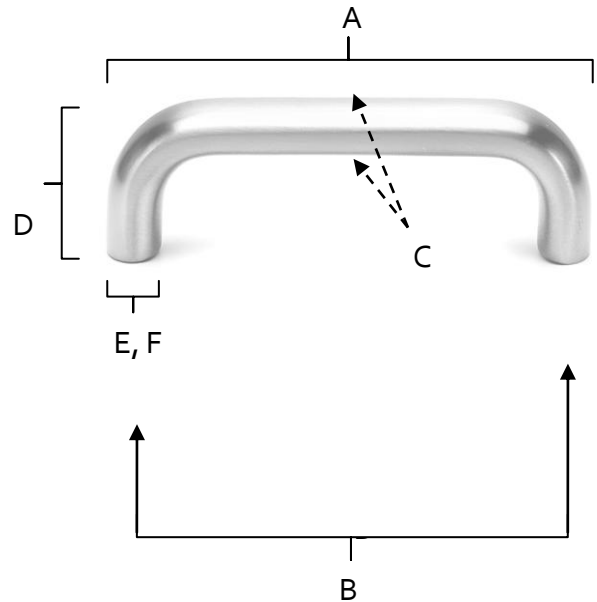

**SPECIFICATIONS**

**PULLS**

**FEATURES**

- Modern styling
- Multiple finishes
- Concealed installation

**WARRANTY**

Limited lifetime

**FINISHES**

- Barcelona (BARC)
- Bronze (BRZ)
- Chocolate Bronze (CHBRZ)
- Matte Black (MB)
- Polished Antique (PA)
- Polished Brass (PB)
- Polished Chrome (PC)
- Polished Nickel (PN)
- Satin Nickel (SN)

**MATERIAL**

Brass

Item#	A	B	C	D	E (L)	F (W)
A1235	3 1/2"	3"	5/8"	1 1/8"	9/16"	3/8"

**KEY:**

- A - Overall Length
- B - Center to Center
- C - Handle Width
- D - Projection
- E - Mount Length
- F - Mount Width