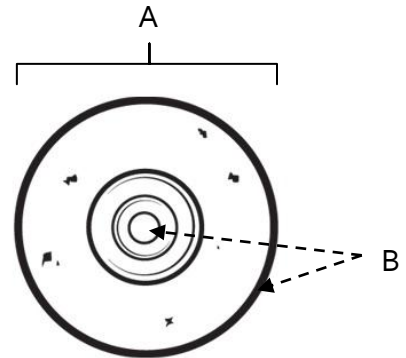

SPECIFICATIONS

**SIERRA
ROSETTES**

FEATURES

Rustic styling
Multiple finishes
Concealed installation

WARRANTY

Limited lifetime

FINISHES

Dark Bronze (DKBRZ)
Rust Bronze (RSTBRZ)

MATERIAL

Bronze

Item#	A	B
A1406 • for A1404 & A1405	1 5/8"	1/8"

KEY:

A - Length and Width
B - Projection

NOTE: Dimensions and specifications are subject to change without notice.