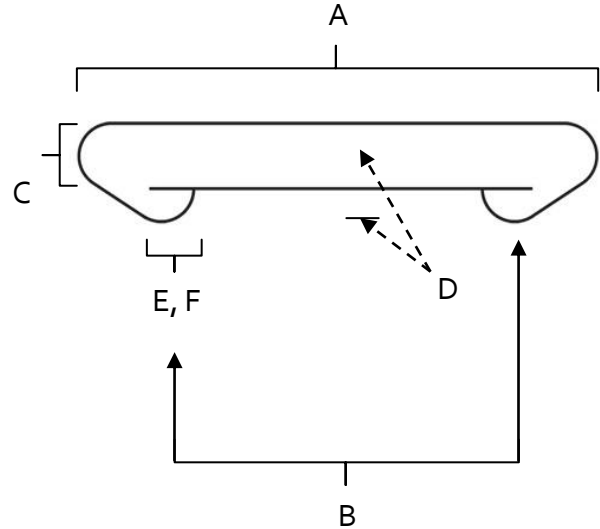

**SPECIFICATIONS**

**TRADITIONAL  
PULLS**

**FEATURES**

- Traditional styling
- Multiple finishes
- Concealed installation

**WARRANTY**

Limited lifetime

**FINISHES**

- Barcelona (BARC)
- Bronze (BRZ)
- Chocolate Bronze (CHBRZ)
- Matte Black (MB)
- Polished Antique (PA)
- Polished Brass (PB)
- Polished Chrome (PC)
- Polished Nickel (PN)
- Satin Nickel (SN)

**MATERIAL**

Brass

Item#	A	B	C	D	E (L)	F (W)
A703-3	3 1/2"	3"	5/16"	1 1/8"	5/16"	5/16"
A703-35	3 3/4"	3 1/2"	5/16"	1 1/8"	5/16"	5/16"
A703-4	4 1/4"	4"	5/16"	1 1/4"	5/16"	5/16"

**KEY:**

- A - Overall Length
- B - Center to Center
- C - Handle Width
- D - Projection
- E - Mount Length
- F - Mount Width

NOTE: Dimensions and specifications are subject to change without notice.