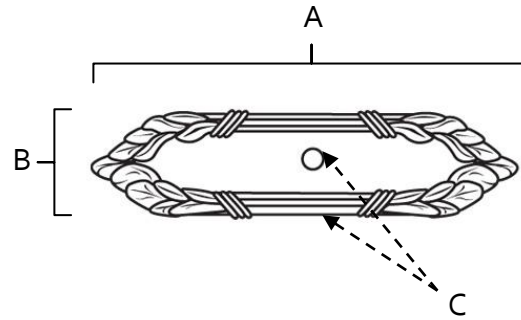

SPECIFICATIONS

**RIBBON & REED
BACKPLATE**

FEATURES

- Traditional styling
- Multiple finishes
- Concealed installation

WARRANTY

Limited lifetime

FINISHES

- Antique English (AE)
- Antique English Matte (AEM)
- Polished Antique (PA)
- Polished Brass (PB)
- Satin Nickel (SN)

MATERIAL

Brass

Item#	A	B	C
A886 (for A880-14 & A880-38)	4 1/4"	1"	1/4"

KEY:

- A - Length
- B - Width
- C - Projection

NOTE: Dimensions and specifications are subject to change without notice.