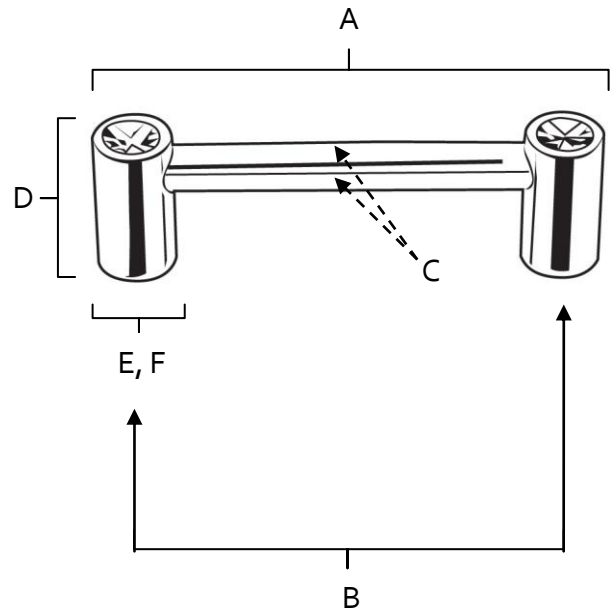

**SPECIFICATIONS**

**CONTEMPORARY  
CRYSTAL  
ROUND PULLS**

**FEATURES**

- Modern styling
- Multiple finishes
- Concealed installation

**WARRANTY**

Limited lifetime

**FINISHES**

- Polished Chrome (PC)
- Polished Nickel (PN)
- Satin Nickel (SN)

**MATERIAL**

Brass

Item#	A	B	C	D	E (L)	F (W)
C715-3	3 5/8"	3"	3/8"	1 1/4"	5/8"	5/8"
C715-35	4 1/8"	3 1/2"	3/8"	1 1/4"	5/8"	5/8"
C715-4	4 5/8"	4"	3/8"	1 1/4"	5/8"	5/8"
C715-6	6 1/2"	6"	3/8"	1 1/4"	5/8"	5/8"

**KEY:**

- A - Overall Length
- B - Center to Center
- C - Handle Width
- D - Projection
- E - Mount Length
- F - Mount Width

NOTE: Dimensions and specifications are subject to change without notice.