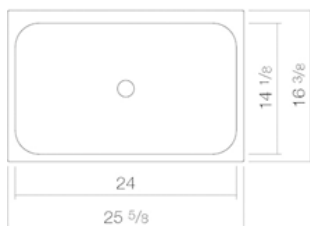

A[~]form

Technical data sheet

Sit-on basins

AB.SR650

Article number: 3230700000

Design partner: busalt design

Features

Description	AB.SR650
Article number	3230700000
Standard colour	White
Special surfaces	White easy-clean (XXXX XXX 400) White antibacterial (XXXX XXX 401)
Construction	without faucet hole, with overflow
Special versions	without overflow, special- or matt colour
Dimensions	25 5/8 x 16 3/8" x 2"
Material	Glazed steel
Net weight	21.16 lbs
Installation	for installation on counter tops
Accessoires	Bottle trap SI.2, Bottle trap SI.3, Drain valve VT.1
Faucet information	Optimum point of impact approx. 3 7/8 – 5 7/8" from rear edge of basin.

Faucets with a vertical outlet and an aerator provide the optimum flow of water onto the surface below (angle of impact: 90°).

Text for invitation to tender

Sit-on basin, rectangular, 25 5/8 x 16 3/8", height 2", glazed, without faucet hole, with overflow, including installation kit and overflow set