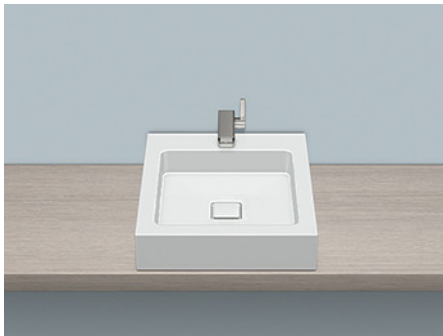

A[~]form

Technical data sheet

Sit-on basins

AB.Q450H.1

Article number: 3304000000

Design partner: busalt design

Features

Description	AB.Q450H.1
Article number	3304000000
Standard colour	White
Special surfaces	White easy-clean (XXXX XXX 400) White antibacterial (XXXX XXX 401)
Construction	with faucet hole, without overflow
Special versions	3 drill holes, drill hole for lotion dispenser, special- or matt colour
Dimensions	17 3/4 x 19 5/8" x 4 3/8"
Material	Glazed steel
Net weight	14.99 lbs
Installation	for installation on counter tops
Accessoires	Bottle trap SI.2, Bottle trap SI.3, Angle valve cover EV.3, Lotion dispenser LS.1
Faucet information	Optimum point of impact approx. 4 3/4 – 6 7/8" from centre of faucet hole.

Faucets with a vertical outlet and an aerator provide the optimum flow of water onto the surface below (angle of impact: 90°).

Text for invitation to tender

Sit-on basin, rectangular, 17 3/4 x 19 5/8", height 4 3/8", glazed, with faucet hole, without overflow, including installation kit and drain valve with white glazed cap