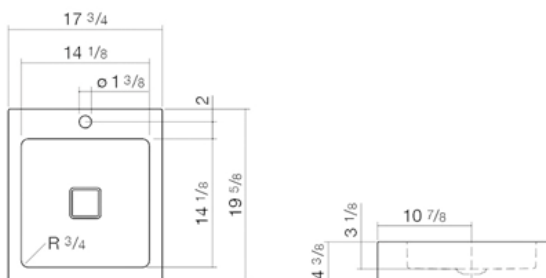

A[~]form

Technical data sheet

Sit-on basins

AB.Q450H.1

Article number: 3304000000

Design partner: busalt design

Features

Description	AB.Q450H.1
Article number	3304000000
Standard colour	White
Special surfaces	White easy-clean (XXXX XXX 400) White antibacterial (XXXX XXX 401)
Construction	with faucet hole, without overflow
Special versions	3 drill holes, drill hole for lotion dispenser, special- or matt colour
Dimensions	17 3/4 x 19 5/8" x 4 3/8"
Material	Glazed steel
Net weight	14.99 lbs
Installation	for installation on counter tops
Accessoires	Bottle trap SI.2, Bottle trap SI.3, Angle valve cover EV.3, Lotion dispenser LS.1
Faucet information	Optimum point of impact approx. 4 3/4 – 6 7/8" from centre of faucet hole.

Faucets with a vertical outlet and an aerator provide the optimum flow of water onto the surface below (angle of impact: 90°).

Text for invitation to tender

Sit-on basin, rectangular, 17 3/4 x 19 5/8", height 4 3/8", glazed, with faucet hole, without overflow, including installation kit and drain valve with white glazed cap