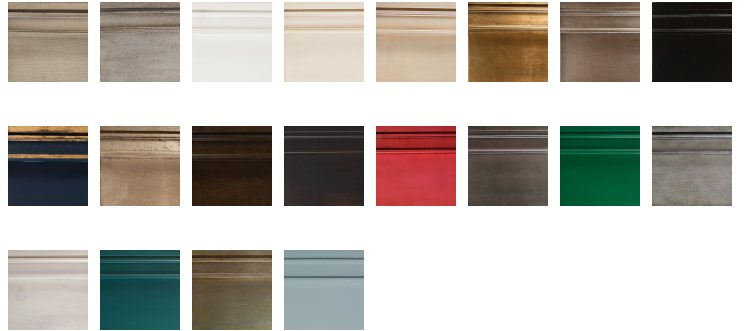

Orion Sink Chest - Polar Blue

09242-110-435

|          |        |           |        |
|----------|--------|-----------|--------|
| Exterior | W: 43" | D: 21"    | H: 34" |
| Interior | W: 0"  | D: 0"     | H: 0"  |
| Volume   | LBS: 0 | CU.FT: 0" |        |

This classic demilune is reinvented as a sink chest featuring two working drawers, brass hardware and tall tapering legs. Carrera marble top with porcelain sink bowl.

FINISHES

Alternate Images