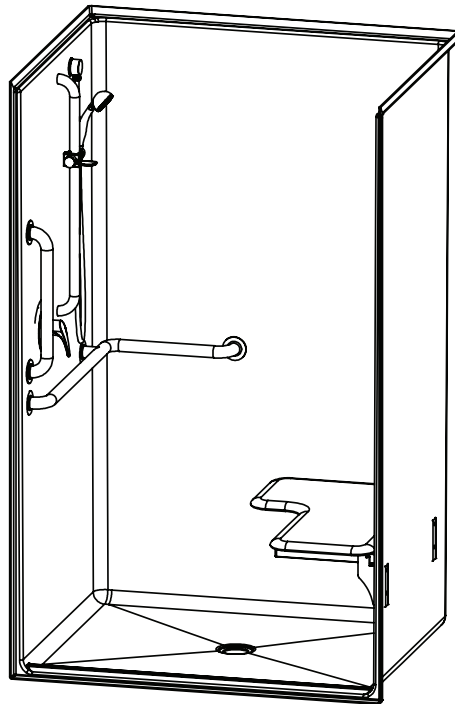

1483BFSD – ACCESSIBLE SHOWERS

inches

Interior: 46 x 36 x 75 ¼

Exterior: 48 x 38 ¼ x 77 ¼

The 1483BFSD accessible shower features innovative installation design, including an engineered leveled base and improved front threshold. A true time and money saver, our pre-leveled base lets you install directly on a **level** floor. And its front threshold is engineered to keep a constant level without the use of brackets during installation.

FEATURES

- Pre-leveled base
- AcrylX™ applied acrylic surface
- ¾" skirt
- ½" interior threshold
- Barrier free when properly installed
- Smooth wall
- Center drain
- Lifetime limited warranty (30 year commercial)

OPTIONS

- RH or LH fixture wall
- Grab bars
- Fold-up seat
- Hand-held shower assembly with slide bar
- Pressure balancing mixing valve
- Soap dish
- Curtain rod and/ or shower curtain

AQUATIC ADVANTAGE

DIMENSIONS

Specifications	inches
Width: Overall / Net	48 / 46
Depth: Overall / Net	38 1/4 / 36
Height: Overall / Net	77 1/4 / 75 1/4
Enclosure Opening:	46
Skirt Height:	3/4
Drain Rough-In (from Back Wall)	18 1/2
Drain Rough-In (from Side Wall)	24