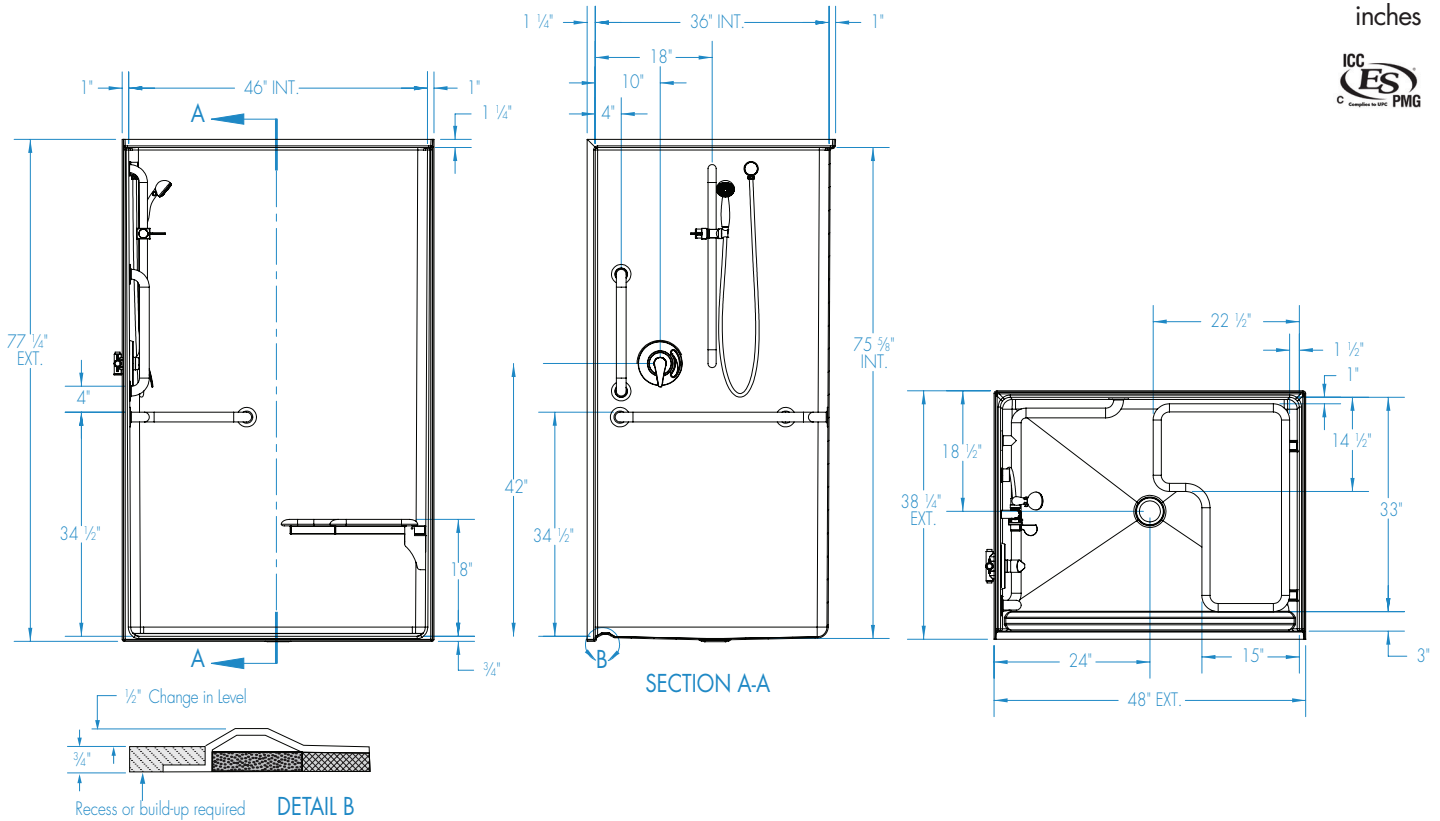

CODE COMPLIANCE

- IAPMO Z124-2017
- CSA B45-11

Aquatic products may be specified as Lasco Bathware.

Aquatic products may be specified as Lasco Bathware.

1483BFSD

Interior: 46 x 36 x 75 1/4
Exterior: 48 x 38 1/4 x 77 1/4
inches

FEATURES Dimensional Tolerance $\pm 3/8"$. Dimensions needed for site preparation should be measured from the unit. Aquatic assumes no responsibility for preparatory work.

Type and Model #	Material	Wall Finish	Pieces	Drain	Dam/Skirt Height	Net Wt. lbs	Pkg. Wt. lbs
Shower #1483BFSD	AcrylX™	Smooth	1	Center	3/4" skirt 1/2" interior threshold	118	128

DIMENSIONS

Specifications	inches
Width: Overall / Net	48 / 46
Depth: Overall / Net	38 1/4 / 36
Height: Overall / Net	77 1/4 / 75 1/4
Enclosure Opening:	46
Skirt Height:	3/4
Drain Rough-In (from Back Wall)	18 1/2
Drain Rough-In (from Side Wall)	24

FRAMING DIMENSIONS inches

Type	D Depth	W Width	H Height	A	B	C
Alcove	38 1/4	48 1/8	-	Box Out	24	18 1/2