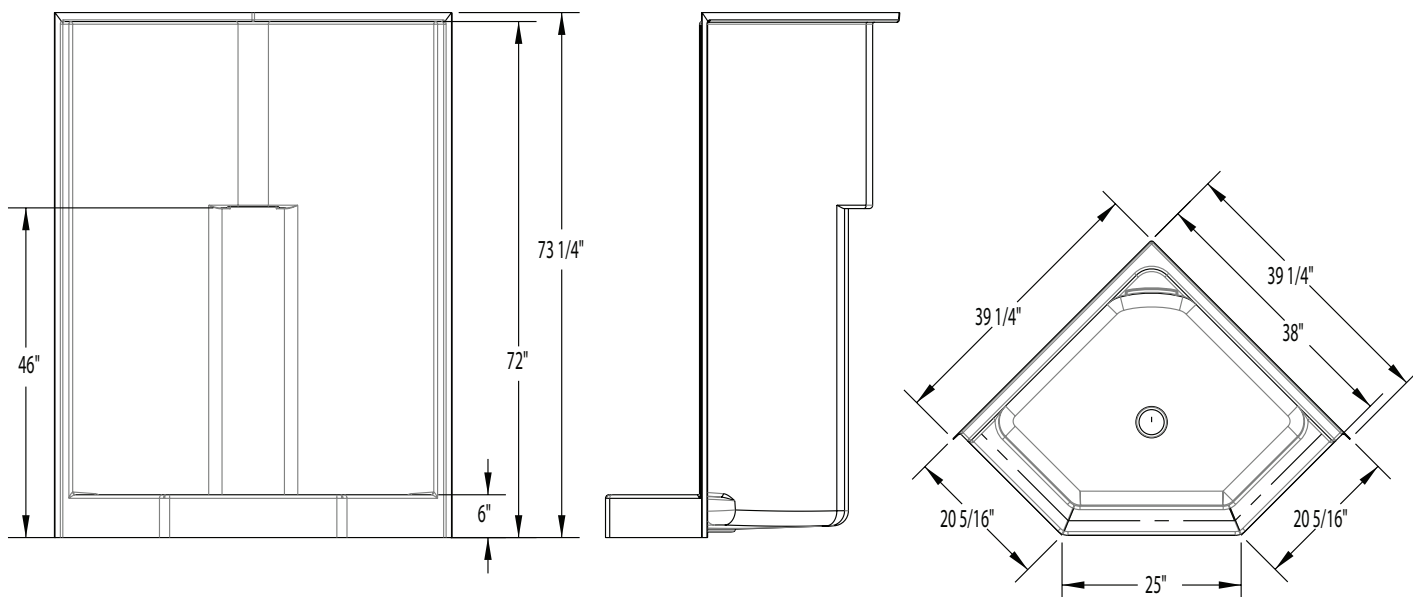

1382NAC

38 x 38 x 72 inches