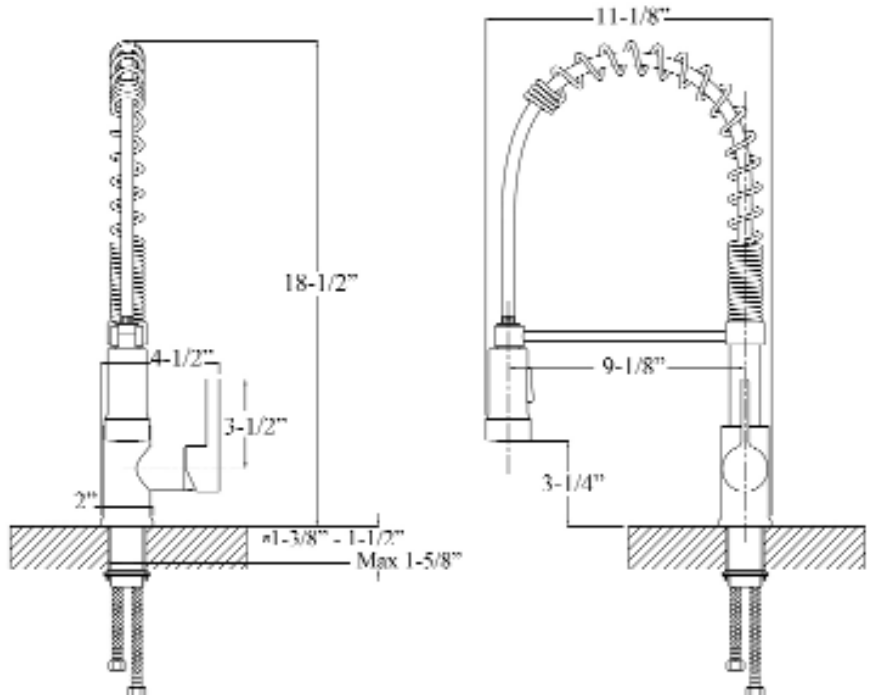

NUEVA SPRING SINGLE HANDLE KITCHEN FAUCET

Cat. No.
KFS418-L1

L: 4-1/2"
W: 11-1/8"
H: 18-1/2"

Features:

- ▶ Constructed of solid brass
- ▶ Spring gooseneck spout
- ▶ Magnetic pull down spray
- ▶ Includes 2 braided hoses
- ▶ Hoses have 1/2" male connectors
- ▶ Ceramic disc cartridges
- ▶ Height to spout 3-1/4"
- ▶ Spout reach 9-1/8"
- ▶ Flow rate is 1.8 GPM at 60 psi
- ▶ cUPC/NSF/AB1953 Certified

Finishes:

- CP** Polished Chrome
- BN** Brushed Nickel
- ORB** Oil Rubbed Bronze

Dimensions of fixture are nominal and may vary. Dimensions and specifications subject to change without notice.