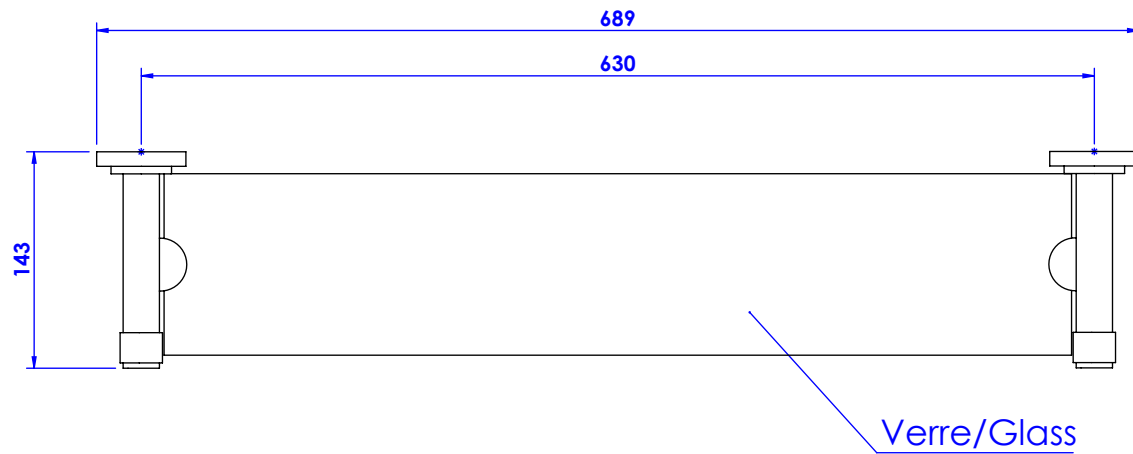

Collection : Alliance

Tablette plaque de verre L.600mm / Shelf holder, glass shelf L600mm

Ref : C29-507

CRISTAL&BRONZE

PARIS · 1937

20/11/2019-1