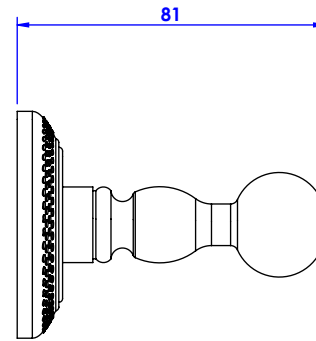

Collection : Alizé Ciselé

Porte-peignoir, mural. - Wall mounted robe hook.

Ref : C38-502

CRISTAL & BRONZE

PARIS · 1937

09/07/2020-1