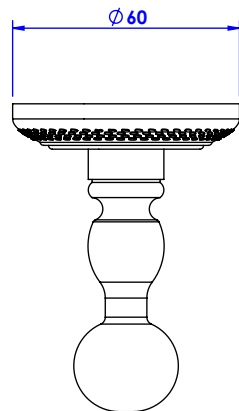

Collection : Alizé Ciselé

Porte-peignoir, mural. - Wall mounted robe hook.

Ref : C38-502

CRISTAL & BRONZE

PARIS · 1937

09/07/2020-1