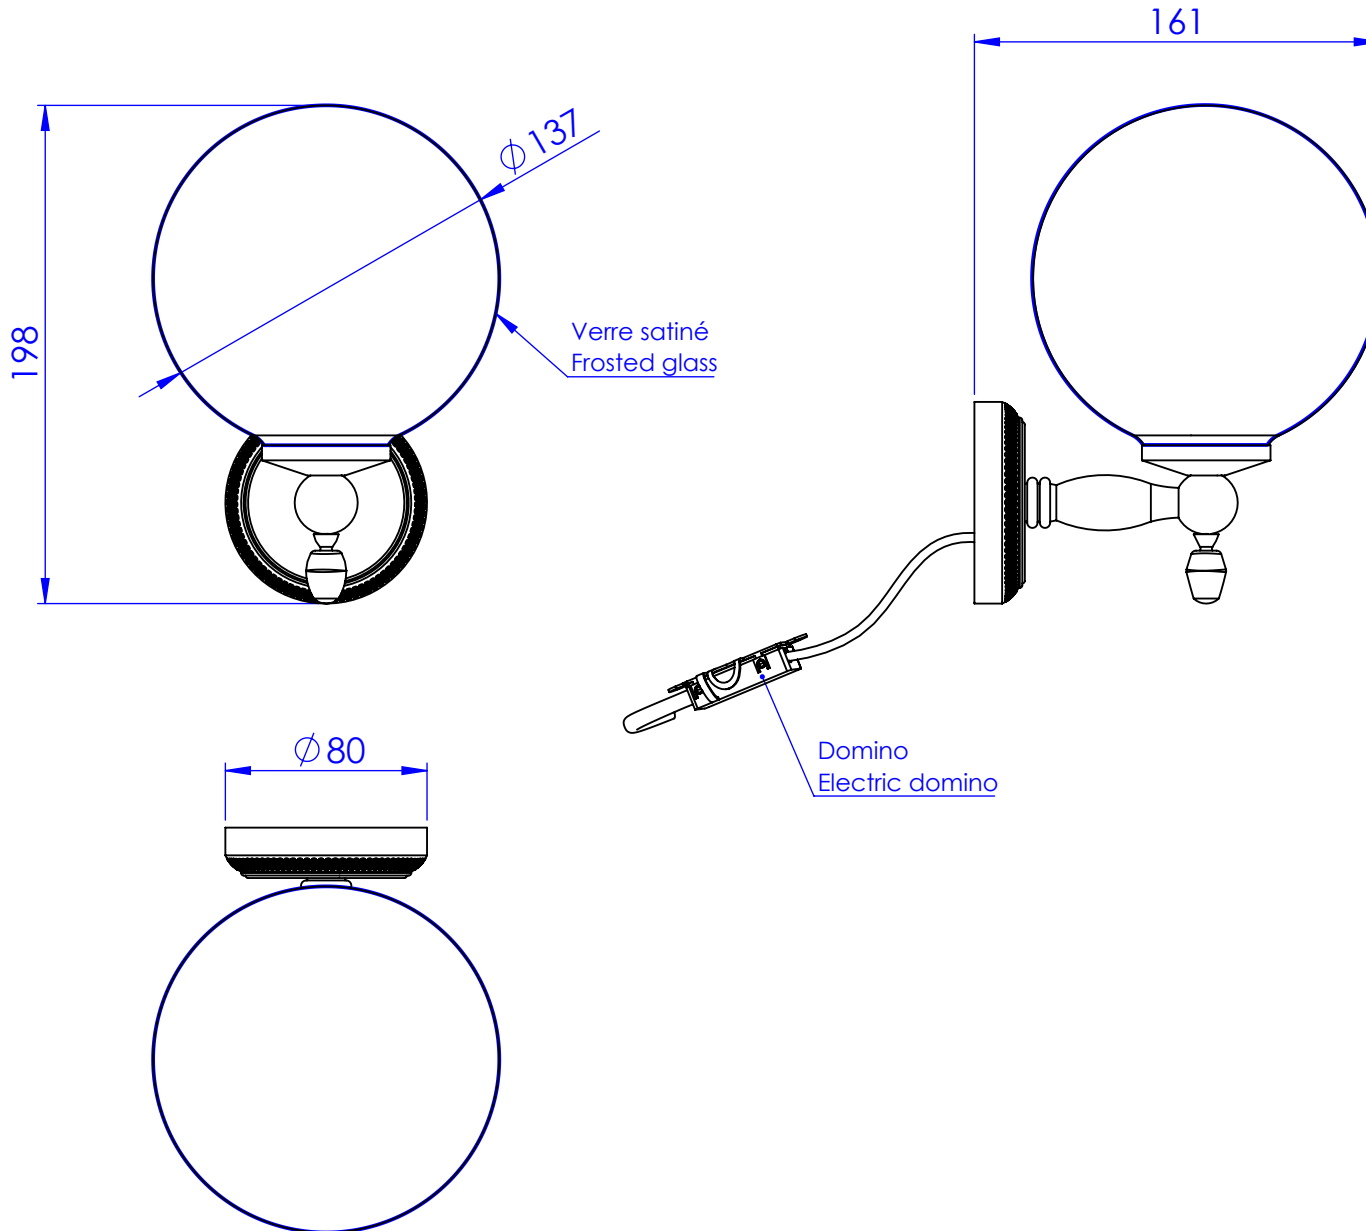

Collection : Alizé

Applique un globe satiné, fermé, classe II.

Single wall light, one closed frosted globe, class II.

Ref : C37-522 Perlé / Pearl
Ref : C38-522 Ciselé / Chiseled
Ref : C39-522 Cannelé / Fluted

ϕ de perçage recommandé.
 ϕ recommended drilling.

CRISTAL & BRONZE

PARIS • 1937

02/03/2022-1