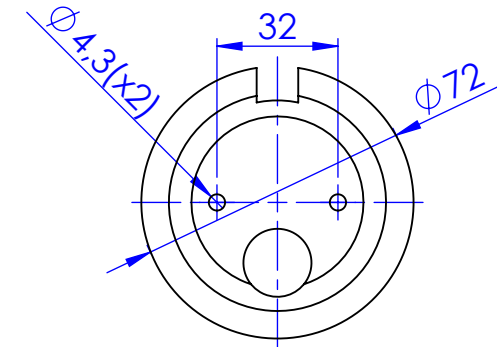

ϕ de perçage recommandé.
 ϕ recommended drilling.