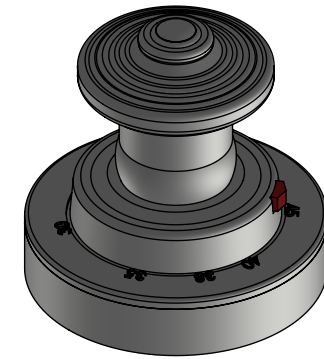

Collection : Alizé Cannelé - Fluted

Plaque ronde ø80mm pour centrale ref. T0.

Round trim set and knob ø80mm for thermostatic mixer ref. T0.

Ref : C39-4R0 Cannelé / Fluted

CRISTAL&BRONZE

PARIS · 1937

20/12/2019-1