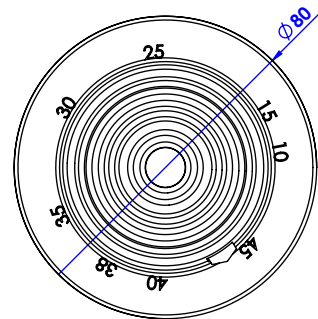

Collection : Alizé Cannelé - Fluted

Plaque ronde ø80mm pour centrale ref. T0.

Round trim set and knob ø80mm for thermostatic mixer ref. T0.

Ref : C39-4R0 Cannelé / Fluted

CRISTAL&BRONZE

PARIS · 1937

20/12/2019-1