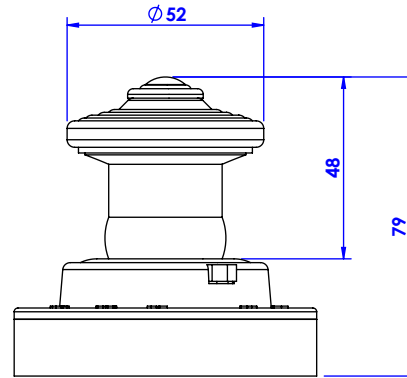

Collection : Alizé Cannelé - Fluted

Plaque ronde ø80mm pour centrale ref. T0.

Round trim set and knob ø80mm for thermostatic mixer ref. T0.

Ref : C39-4R0 Cannelé / Fluted

CRISTAL&BRONZE

PARIS · 1937

20/12/2019-1