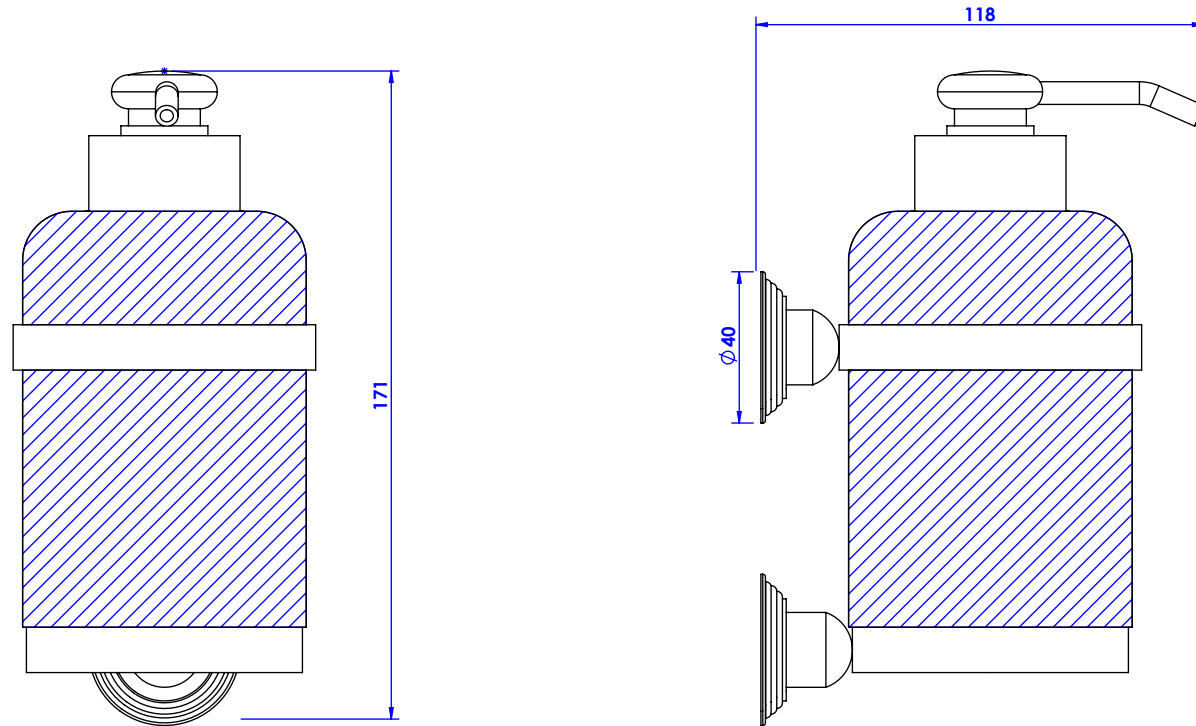

Collection : Alizé

Distributeur de savon liquide mural. GM, cristallin, cont.360ml.

Wall-mounted soap dispenser. large size, cristallin, cont.360ml.

Ref : C39-530 Cannelé / Fluted

CRISTAL & BRONZE

PARIS • 1937