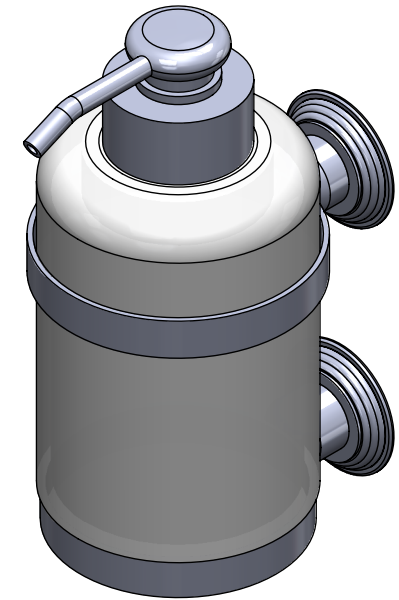

Collection : Alizé

Distributeur de savon liquide mural. GM, cristallin, cont.360ml.

Wall-mounted soap dispenser. large size, cristallin, cont.360ml.

Ref : C39-530 Cannelé / Fluted

CRISTAL & BRONZE

PARIS • 1937