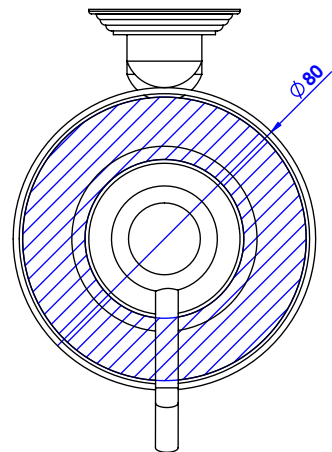

Collection : Alizé

Distributeur de savon liquide mural. GM, cristallin, cont.360ml.

Wall-mounted soap dispenser. large size, cristallin, cont.360ml.

Ref : C39-530 Cannelé / Fluted

CRISTAL & BRONZE

PARIS • 1937