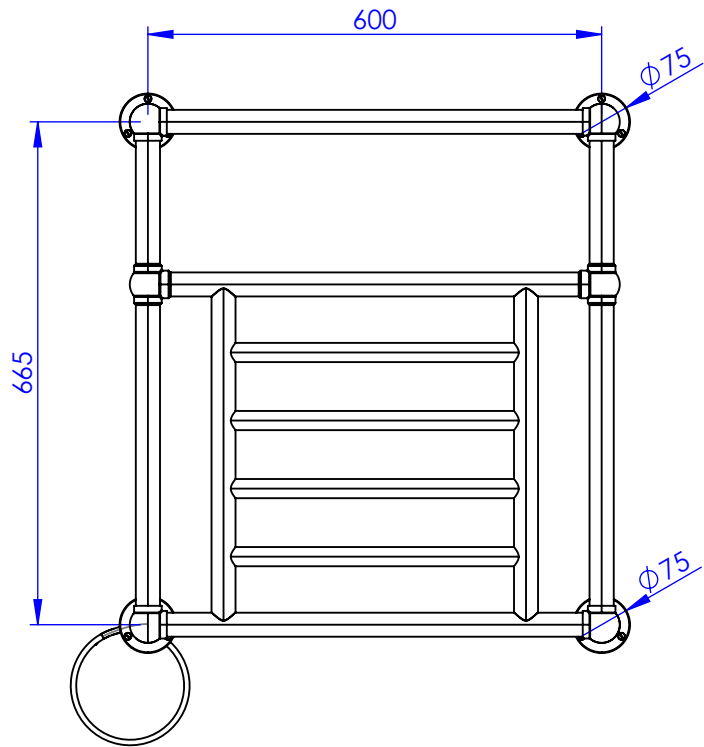

Collection : Rhône

Chauffe-serviettes électrique "Rhône", connections murale.

"Rhône" towel warmer, wall mounted connections.

Ref : HTR-8805

CRISTAL & BRONZE

PARIS · 1937

08/02/2022 -1