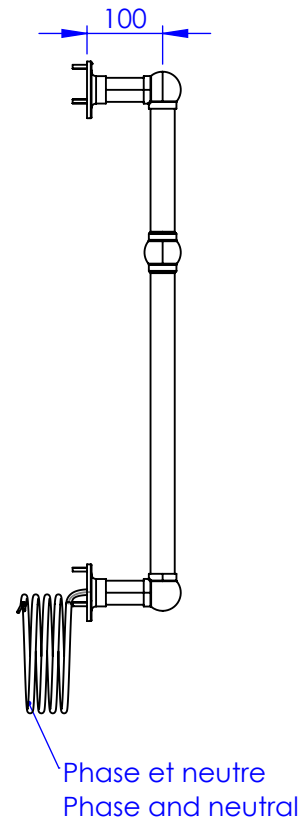

Collection : Rhône

Chauffe-serviettes électrique "Rhône", connections murale.

"Rhône" towel warmer, wall mounted connections.

Ref : HTR-8805

CRISTAL & BRONZE

PARIS · 1937

08/02/2022 -1