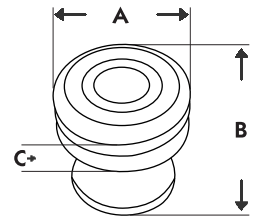

Dimensions:

Code	A	B	C
DD-2021	1-1/4"	1-5/16"	9/16"

Available Finishes

Polished Chrome

Polished Nickel

Satin Brass

Brushed Nickel

Black