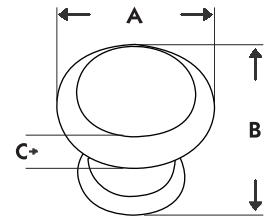

Dimensions:

Code	A	B	C
DD-2034	1-3/16"	1-1/4"	7/16"

Available Finishes

Polished Chrome

Polished Nickel

Satin Brass

Brushed Nickel

Black