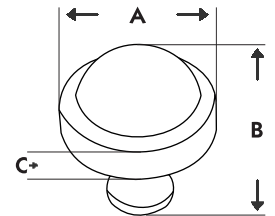

Dimensions:

Code	A	B	C
DD-2035	1-1/4"	1-15/32"	3/4"

Available Finishes

Polished Chrome

Polished Nickel

Satin Brass

Brushed Nickel

Black