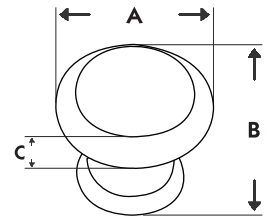

Dimensions:

Code	A	B	C
DD-2037	1-1/4"	1-1/4"	1/2"

Available Finishes

Polished Chrome

Polished Nickel

Satin Brass

Brushed Nickel

Black