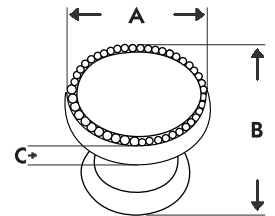

Dimensions:

Code	A	B	C
DD-2038	1-5/32"	1-1/8"	3/8"

Available Finishes

Polished Chrome

Polished Nickel

Satin Brass

Brushed Nickel

Black