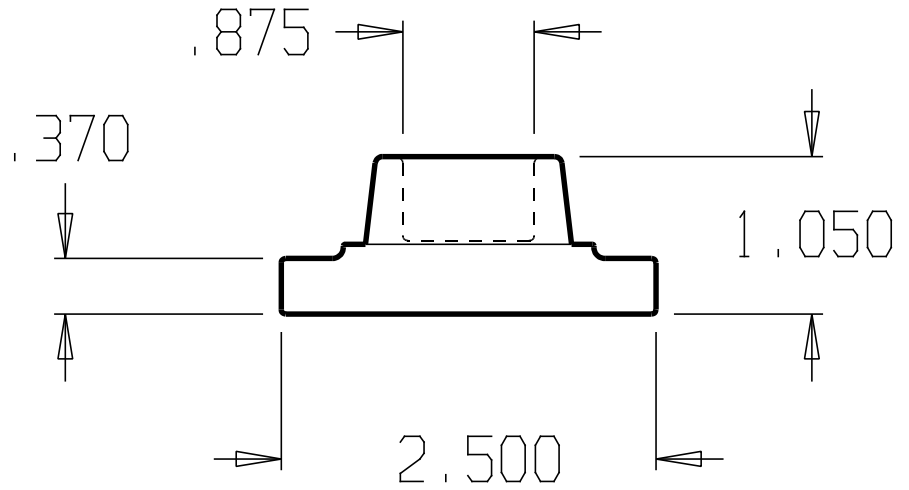

REVISIONS				
ZONE	REV	FINISHES:	DATE	APPROVED
		605,613,626		

DON-JO MFG. INC.

DESIGNER	SIZE A	DATE: 2/10/04	PART NO. #1413	REV
APPROVED	SCALE	RELEASE DATE	WEIGHT	SHEET