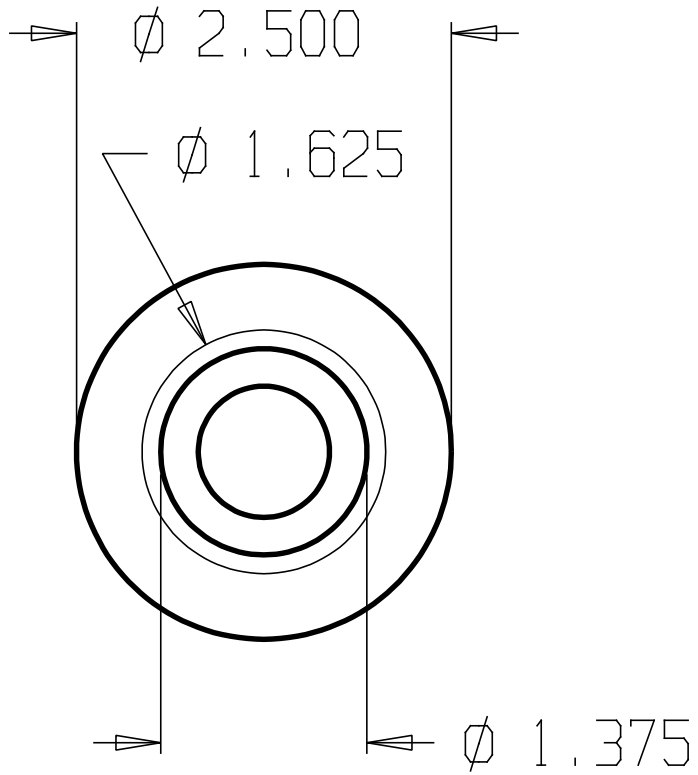

REVISIONS				
ZONE	REV	FINISHES:	DATE	APPROVED
		605,613,626		

DON-JO MFG. INC.

DESIGNER	SIZE A	DATE: 2/10/04	PART NO. #1413	REV
APPROVED	SCALE	RELEASE DATE	WEIGHT	SHEET