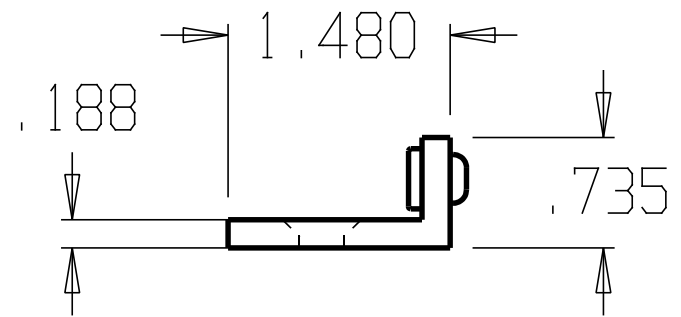

REVISIONS			
ZONE	REV	FINISHES:	DATE
		605,613,626	
			APPROVED

DON-JO MFG. INC.

DESIGNER	SIZE A	DATE: 2/10/04	PART NO. #1420	REV
APPROVED	SCALE	RELEASE DATE	WEIGHT	SHEET