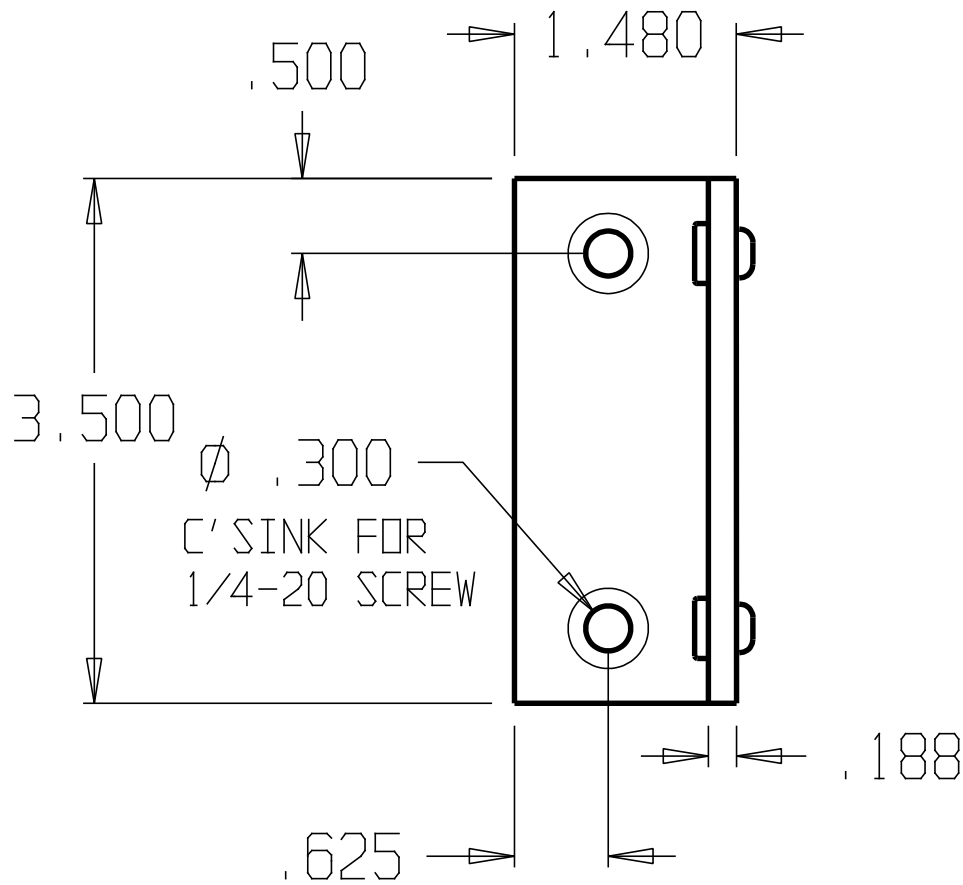

REVISIONS			
ZONE	REV	FINISHES:	DATE
		605,613,626	
			APPROVED

DON-JO MFG. INC.

DESIGNER	SIZE A	DATE: 2/10/04	PART NO. #1420	REV
APPROVED	SCALE	RELEASE DATE	WEIGHT	SHEET