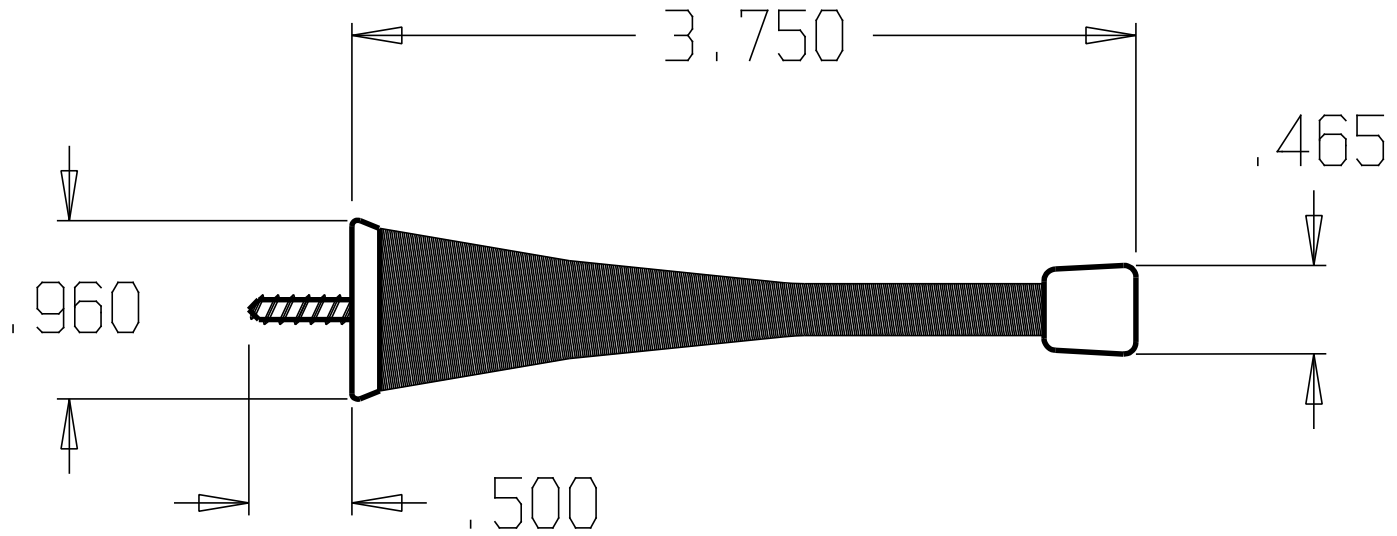

REVISIONS				
ZONE	REV	FINISHES:	DATE	APPROVED
		605, 609, 619, 620, 625		

DON-JO MFG. INC.

DESIGNER	SIZE A	DATE: 3/23/04	PART NO. #1510	REV
APPROVED	SCALE	RELEASE DATE	WEIGHT	SHEET