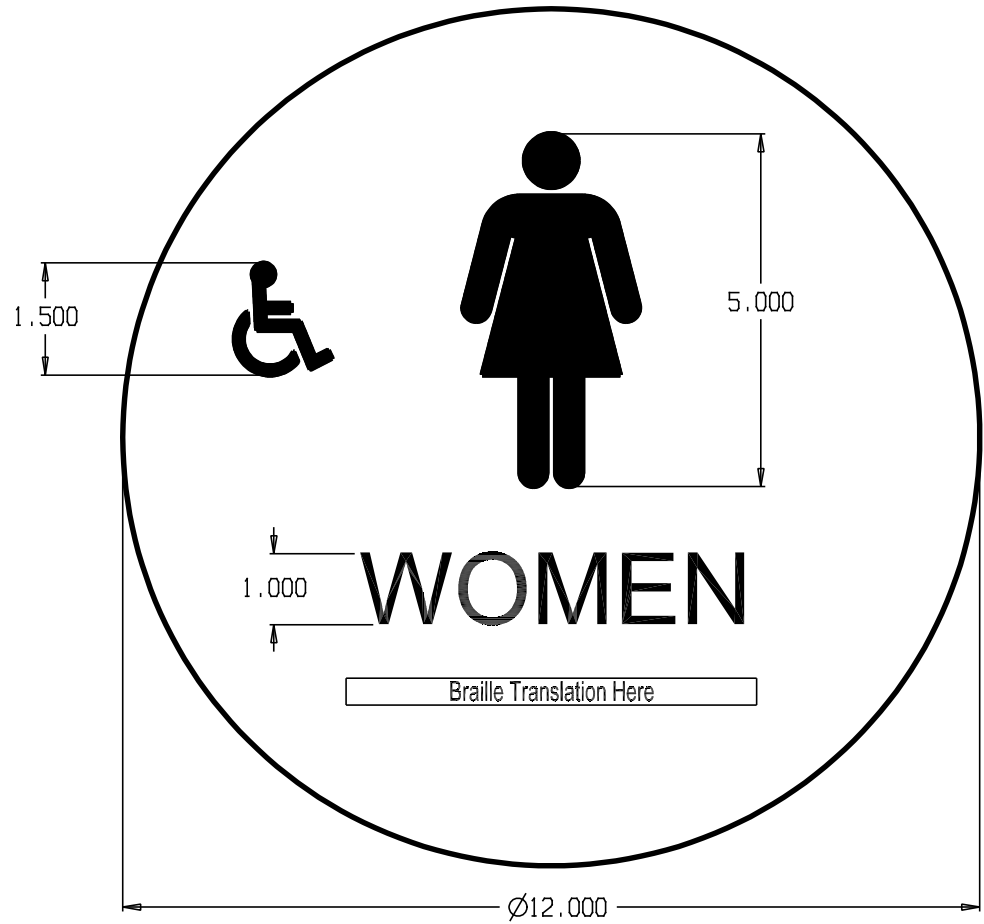

REVISIONS			
ZONE	REV	FINISHES:	GAUGE:
		BLUE	

DON-JO MFG. INC.

DESIGNER	SIZE A	DATE: 5/4/04	PART NO. CHS-2	REV
APPROVED	SCALE	RELEASE DATE	WEIGHT	SHEET