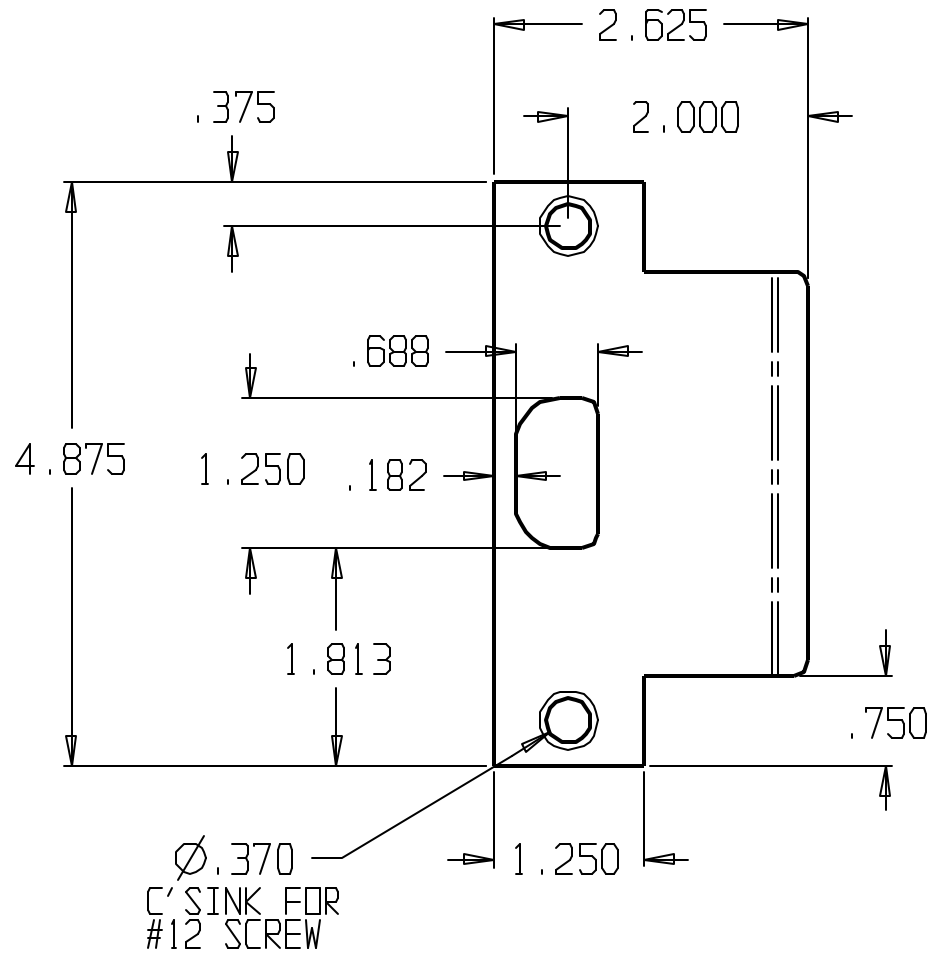

REVISIONS			
ZONE	REV	FINISHES:	GALUGE:
		605,612 & 630	13ga. .090

DON-JO MFG. INC.		SIZE: A	DATE: 5/17/04	PART NO. EST-102	REV
DESIGNER		SCALE	RELEASE DATE	WEIGHT	SHEET
APPROVED					