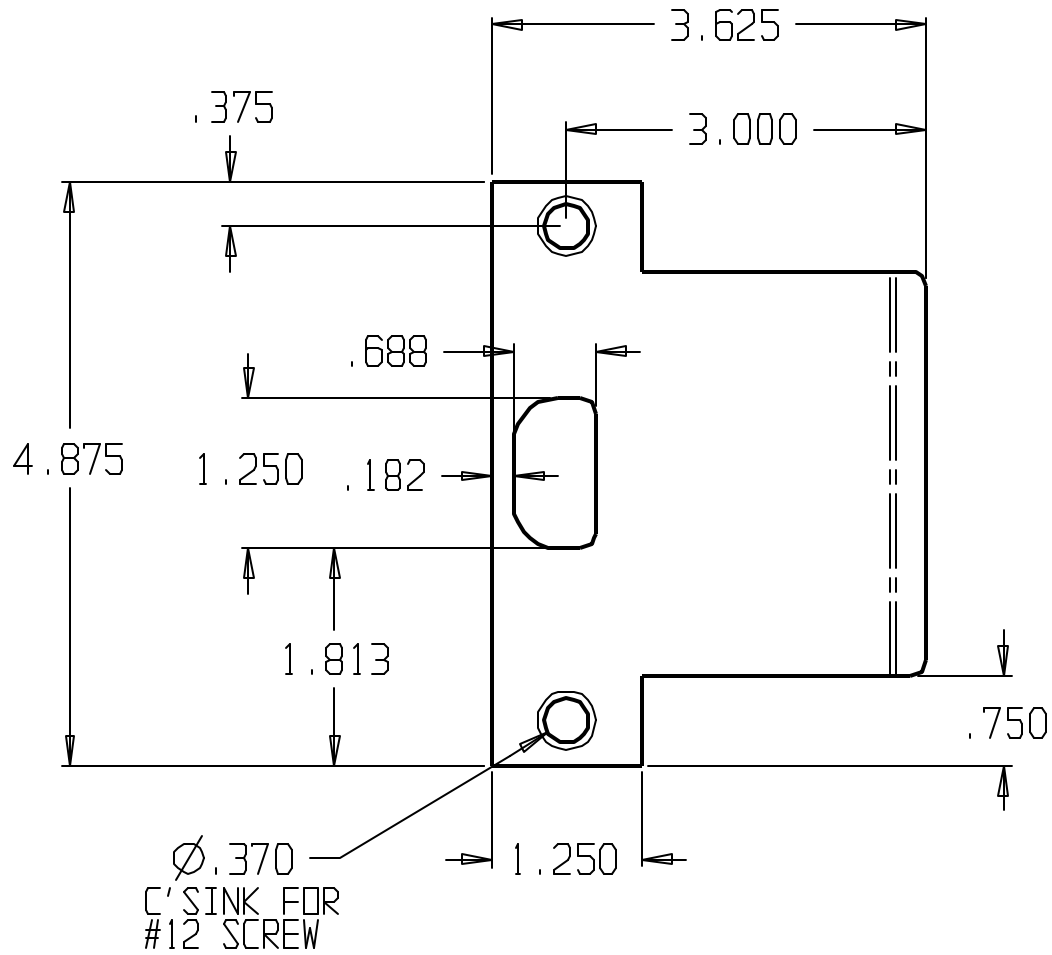

REVISIONS			
ZONE	REV	FINISHES:	GUAGE:
		605, 612 & 630	13ga. .090

DON-JO MFG. INC.

DESIGNER
APPROVED

SIZE: A
DATE: 5/17/04

PART NO. EST-103
REV

SCALE
RELEASE DATE
WEIGHT
SHEET