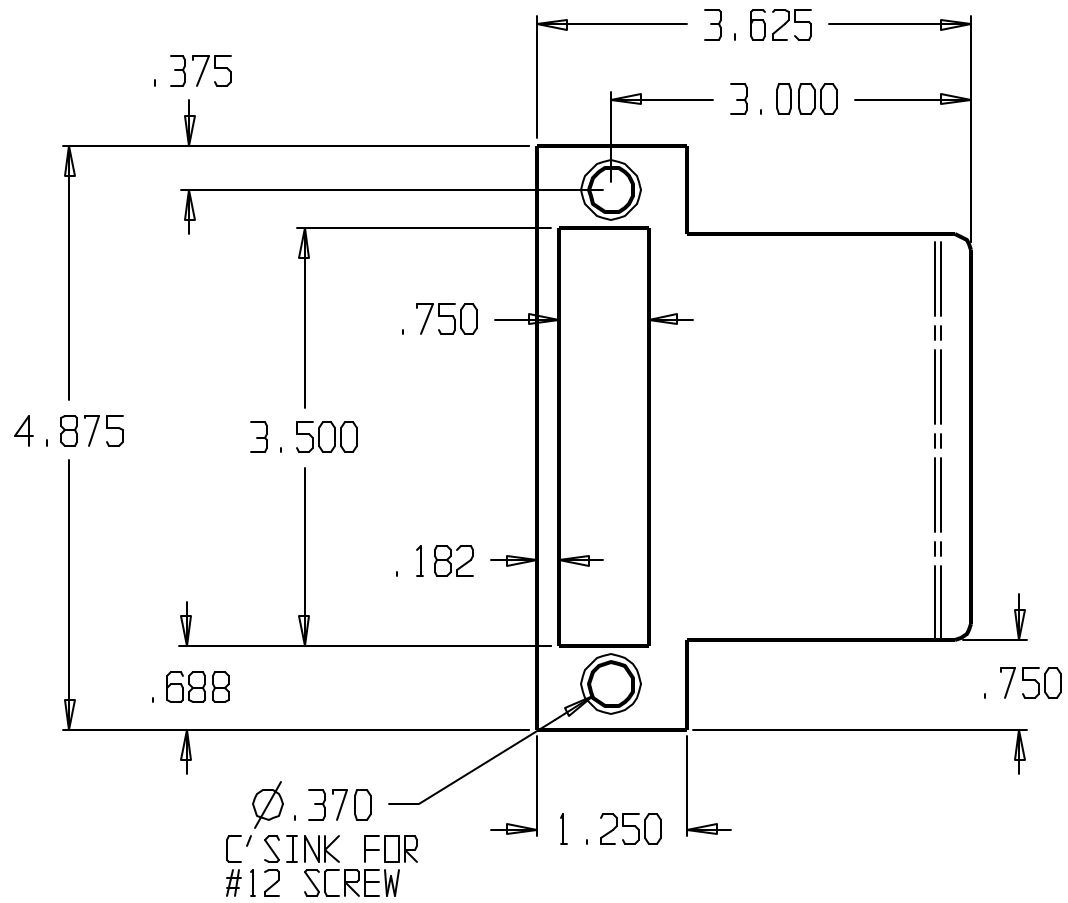

REVISIONS			
ZONE	REV	FINISHES:	GALUGE:
		630	13ga. .090

DON-JO MFG. INC.

DESIGNER	
APPROVED	

SIZE	DATE:	PART NO.	REV
A	6/3/04	MEST-103	
SCALE	RELEASE DATE	WEIGHT	SHEET