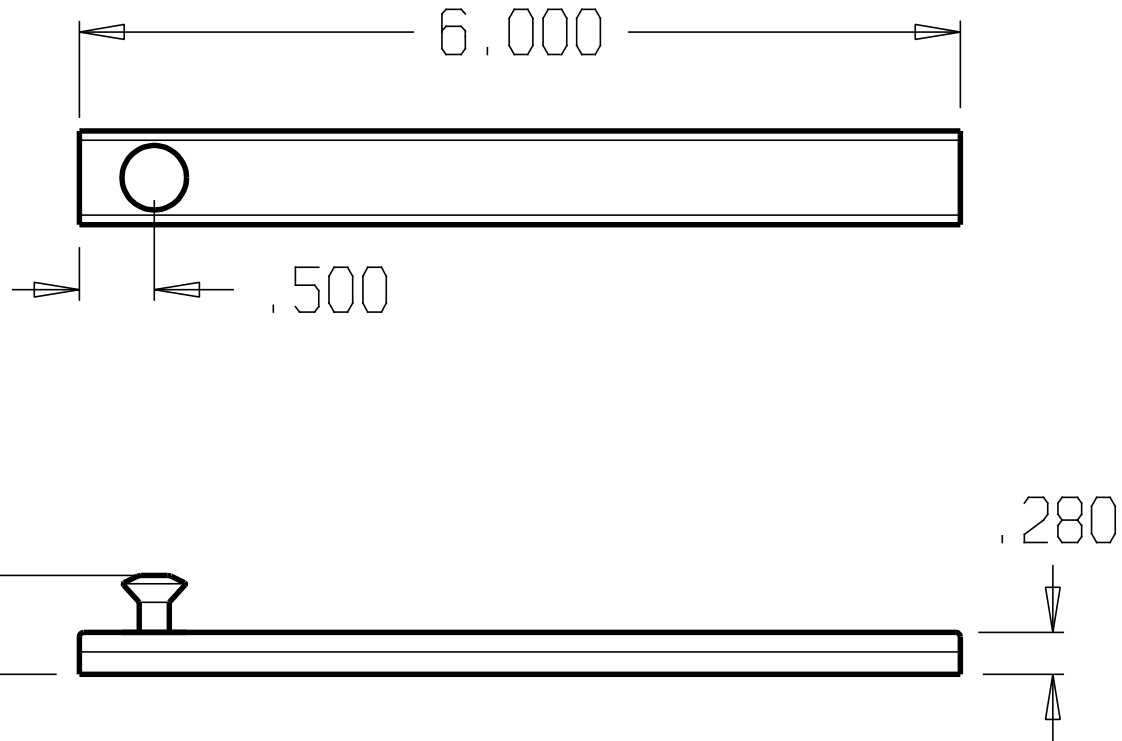

REVISIONS		
ZONE	REV	FINISHES: 605, 613, 609, 619, 620, 625, 626
		GAUGE:

DON-JO MFG. INC.

DESIGNER	
APPROVED	

SIZE A	DATE: 6/3/04	PART NO. SB-6	REV
SCALE	RELEASE DATE	WEIGHT	SHEET