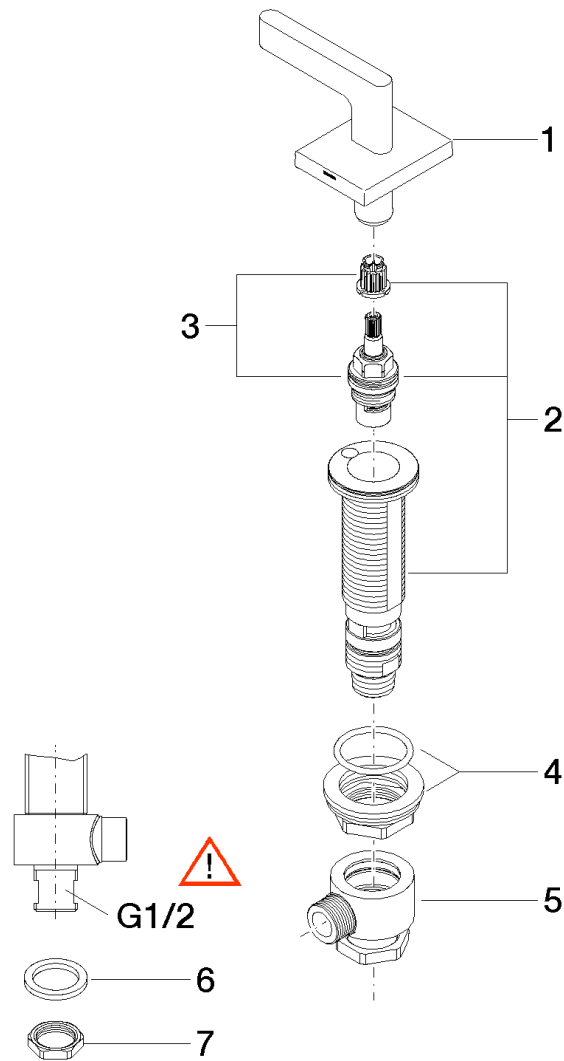

Product specifications

- 1-1/4" hole diameter
- Flange 2-3/8" x 1-7/8"

(ADA)

Surfaces

- chrome 20004715-00
- matt platinum 20004715-06

Exploded assembly drawing

Order quantity

No.	Article number	Name	Installation quantity
1	90207005702ff	handle (hot)	1
2	0417110455390	side panel	1
3	9090031530090	top	1
4	0423100327890	fixing set	1
5	0417110231090	distributor	1
6	09301105990	disc	1
7	09231001290	nut	1