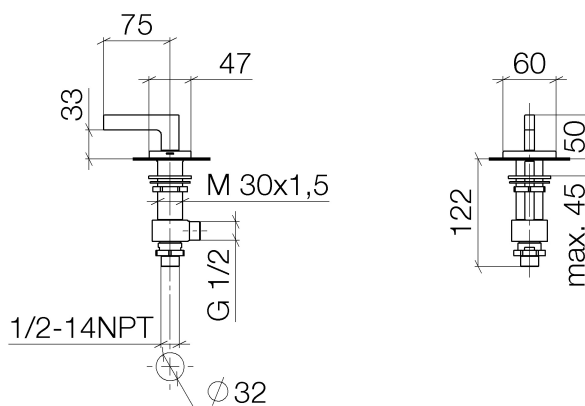

Product specifications

- 1-1/4" hole diameter
- Flange 2-3/8" x 1-7/8"

(ADA)

Surfaces

- chrome 20004715-00
- matt platinum 20004715-06

Exploded assembly drawing

Order quantity

No.	Article number	Name	Installation quantity
1	90207005702ff	handle (hot)	1
2	0417110455390	side panel	1
3	9090031530090	top	1
4	0423100327890	fixing set	1
5	0417110231090	distributor	1
6	09301105990	disc	1
7	09231001290	nut	1