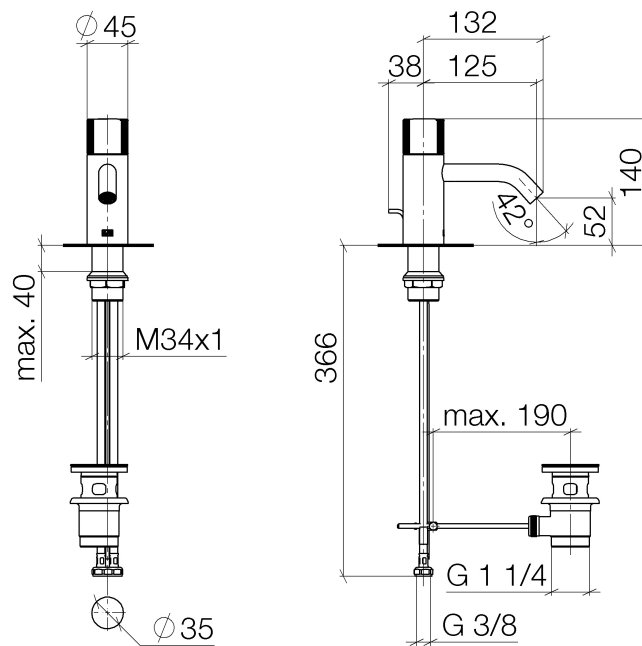

META Single-lever basin mixer

Article number: 33501664

Exploded assembly drawing

META Single-lever basin mixer

Article number: 33501664

Order quantity

No.	Article number	Name	Installation quantity
1	092066019ff	handle	1
2	092404340ff	nut	1
3	09141003490	seal	1
4	9090031690090	top	1
5	093109110ff	pull-rod	1
6	90110620600ff	spout	1
7	0423100440790	fixing set	1
8	0430041000090	hose	2
9	04110100100ff	pop-up waste	1

META Single-lever basin mixer

Article number: 33501664

Flow rate chart