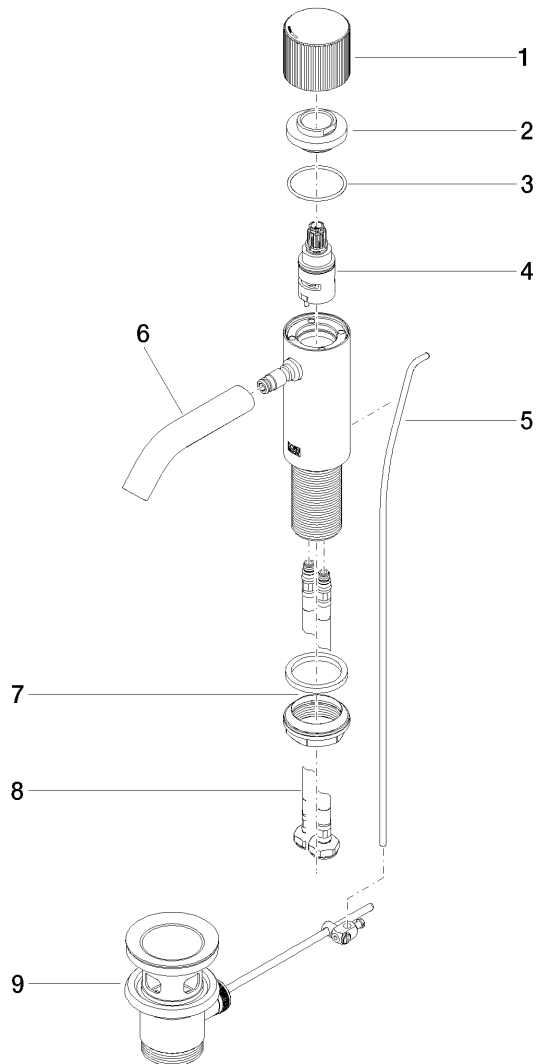

META Single-lever basin mixer

Article number: 33501664

Exploded assembly drawing

META Single-lever basin mixer

Article number: 33501664

Order quantity

No.	Article number	Name	Installation quantity
1	092066019ff	handle	1
2	092404340ff	nut	1
3	09141003490	seal	1
4	9090031690090	top	1
5	093109110ff	pull-rod	1
6	90110620600ff	spout	1
7	0423100440790	fixing set	1
8	0430041000090	hose	2
9	04110100100ff	pop-up waste	1

META Single-lever basin mixer

Article number: 33501664

Flow rate chart