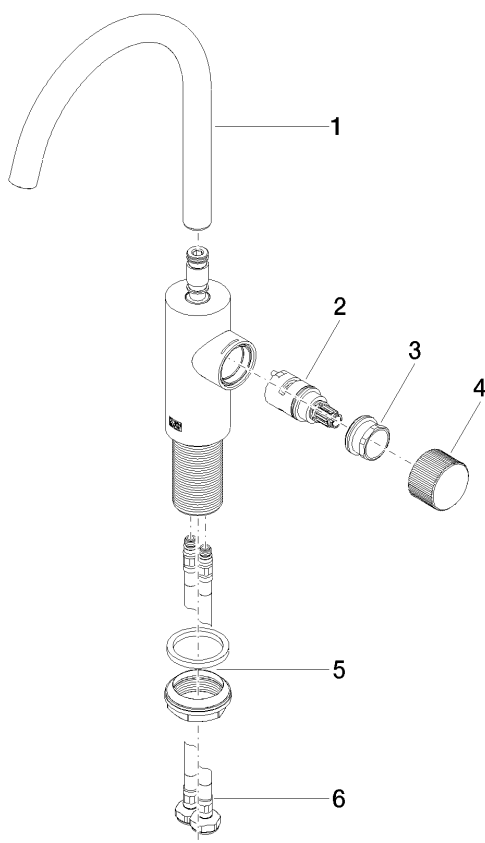

**META Single-lever washbasin mixer without pop-up waste 167mm**  
Article number: 33505665

**Exploded assembly drawing**

## META Single-lever washbasin mixer without pop-up waste 167mm

Article number: 33505665

### Order quantity

No.	Article number	Name	Installation quantity
1	90282232000ff	spout	1
2	9090031690090	top	1
3	09240452890	nut	1
4	092066011ff	handle	1
5	0423100440790	fixing set	1
6	0430041000090	hose	2

**Flow rate chart**