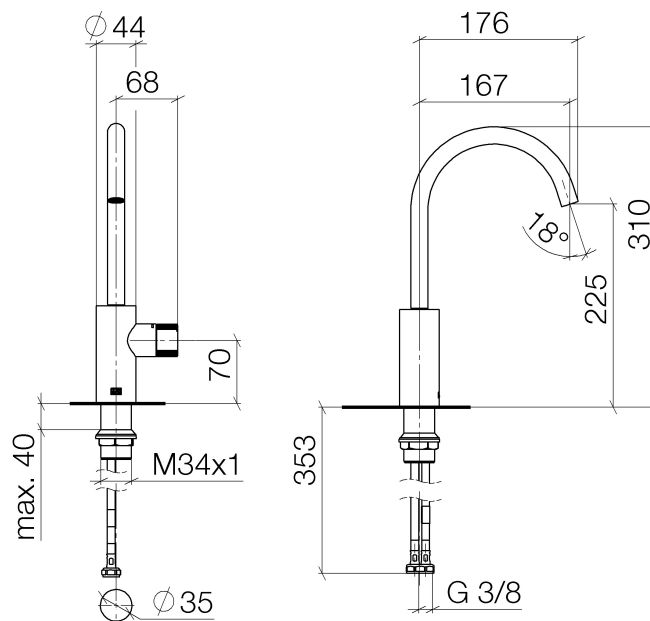

**META Single-lever washbasin mixer without pop-up waste 167mm**  
Article number: 33505665

**Exploded assembly drawing**

## META Single-lever washbasin mixer without pop-up waste 167mm

Article number: 33505665

### Order quantity

No.	Article number	Name	Installation quantity
1	90282232000ff	spout	1
2	9090031690090	top	1
3	09240452890	nut	1
4	092066011ff	handle	1
5	0423100440790	fixing set	1
6	0430041000090	hose	2

**Flow rate chart**