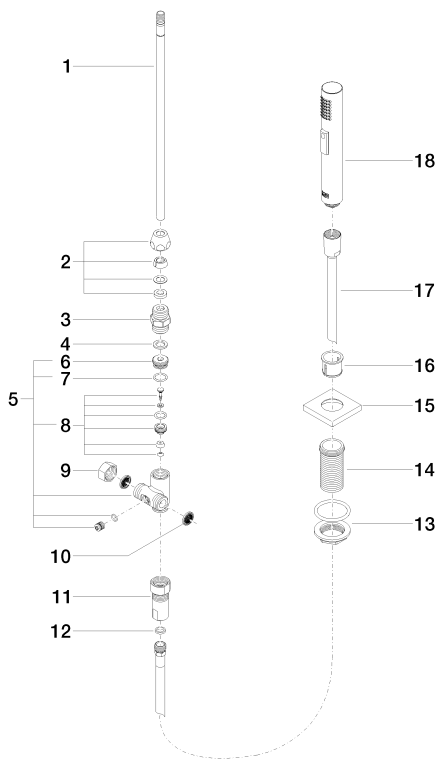

Kitchen - Lot
Side spray set - polished chrome
Article number: 27 722 970-00

- With square flange
- Spray mode
- Integrated diverter
- Total height 7-1/2"
- Side spray hole diameter 1-1/4"
- Fabric braided spray hose 59"
- Sprayface with descaling system
- lead-free
- Fittings group in compliance with DIN 4109: 1
- For combination with LOT series
- Internal backflow preventer.
- Button has to be pressed while using.

polished chrome

Dimensional drawing

Kitchen - Lot
Side spray set - polished chrome
Article number: 27 722 970-00

All dimensions in mm / inch = mm x 0,0394

Flow rate chart

Kitchen - Lot
Side spray set - polished chrome
Article number: 27 722 970-00

Kitchen - Lot
 Side spray set - polished chrome
 Article number: 27 722 970-00

Spare parts list

Number	Item Number	Designation	Number of units
1	04 24 02 046 01-07	pipe	1
2	04 23 30 040 00-00	threaded connector	1
3	09 24 03 168 10 90	nipple	1
4	09 14 20 002 90	seal	1
5	04 17 09 046 10 90	diverter	1
6	09 24 04 112 10 90	nipple	1
7	09 14 10 033 90	seal	1
8	04 21 10 031 10 90	diverter	1
9	04 21 02 006 00 92	cap	1
10	09 23 01 039 90	sieve	2
11	04 24 03 241 00 90	nipple	1
12	09 14 20 019 90	seal	1
13	04 23 10 032 46 90	fixing set	1
14	09 30 01 090-07	sleeve	1
15	09 27 78 011-00	rosette	1
16	09 18 40 085 90	sleeve	1
17	04 30 02 062 00-00	hose	1
18	04 12 11 158 00-00	shower	1