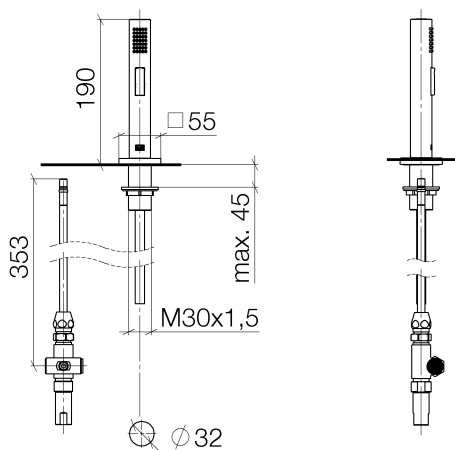

Kitchen - Lot
Side spray set - polished chrome
Article number: 27 722 970-00

- With square flange
- Spray mode
- Integrated diverter
- Total height 7-1/2"
- Side spray hole diameter 1-1/4"
- Fabric braided spray hose 59"
- Sprayface with descaling system
- lead-free
- Fittings group in compliance with DIN 4109: 1
- For combination with LOT series
- Internal backflow preventer.
- Button has to be pressed while using.

polished chrome

Dimensional drawing

Kitchen - Lot
Side spray set - polished chrome
Article number: 27 722 970-00

All dimensions in mm / inch = mm x 0,0394

Flow rate chart

Kitchen - Lot
Side spray set - polished chrome
Article number: 27 722 970-00

Kitchen - Lot
 Side spray set - polished chrome
 Article number: 27 722 970-00

Spare parts list

Number	Item Number	Designation	Number of units
1	04 24 02 046 01-07	pipe	1
2	04 23 30 040 00-00	threaded connector	1
3	09 24 03 168 10 90	nipple	1
4	09 14 20 002 90	seal	1
5	04 17 09 046 10 90	diverter	1
6	09 24 04 112 10 90	nipple	1
7	09 14 10 033 90	seal	1
8	04 21 10 031 10 90	diverter	1
9	04 21 02 006 00 92	cap	1
10	09 23 01 039 90	sieve	2
11	04 24 03 241 00 90	nipple	1
12	09 14 20 019 90	seal	1
13	04 23 10 032 46 90	fixing set	1
14	09 30 01 090-07	sleeve	1
15	09 27 78 011-00	rosette	1
16	09 18 40 085 90	sleeve	1
17	04 30 02 062 00-00	hose	1
18	04 12 11 158 00-00	shower	1