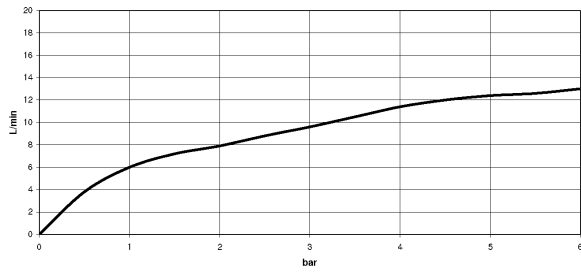

polished chrome

Dimensional drawing

Kitchen - Lot
Side spray set - polished chrome
Article number: 27 722 970-00

All dimensions in mm / inch = mm x 0,0394

Flow rate chart

Kitchen - Lot
Side spray set - polished chrome
Article number: 27 722 970-00