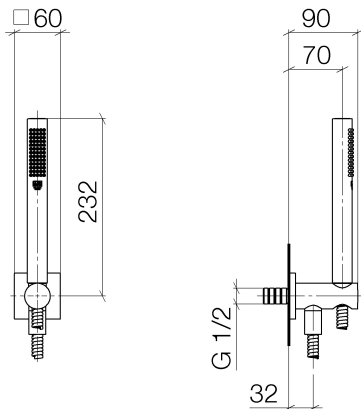

## Bathtub - CL.1

Hand shower set with integrated wall bracket - polished chrome

Article number: 27 802 970-00 0010

- Standard spray mode
- Descaling system
- 3/8" Shower outlet
- Metal shower hose 49-1/4" with anti-twist device
- Flange 2-3/8" x 2-3/8"
- 1/2" connection
- Water flow rate limited to max. 1.8 gpm
- Internal backflow preventer.

## Dimensional drawing

All dimensions in mm / inch = mm x 0,0394

Model/program/technical modifications and error excepted  
For more information see: [www.dornbracht.com](http://www.dornbracht.com) + 49 (0) 2371 433-460 mail@dornbrachtgroup.de

### Required article

35 080 970-90 0010

Rough-in adapter -

Bathtub - CL.1

Hand shower set with integrated wall bracket - polished chrome

Article number: 27 802 970-00 0010

### Spare parts list

Number	Item Number	Designation	Number of units
1	28 013 979-00 0010	Baton hand shower - polished chrome	1
2	28 490 970-00	Wall elbow with integrated wall bracket - polished chrome	1
3	09 30 02 072-00	Metal shower hose 1/2" x 3/8" x 49-1/4" - polished chrome	1
4	09 14 20 026 90	seal	1