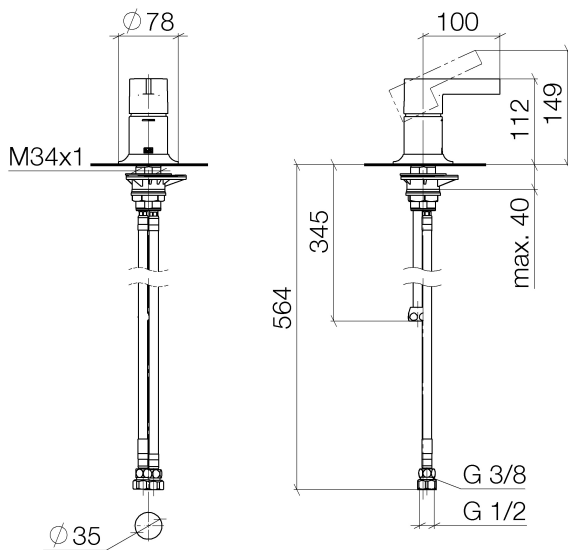

Bathtub - VAIA

Single-lever tub mixer for deck-mounted tub installation - polished chrome

Article number: 29 300 809-00

- Flange 3-1/8"
- 1-3/8" hole diameter
- Water flow rate limited to max. 9.4 gpm
- Fittings group in compliance with DIN 4109: 2
- NOTE: Local building codes may require the use of an anti-scald device. Please refer to remote pressure balance valve (35 910 970 90)
- (ADA)

polished chrome

Dimensional drawing

All dimensions in mm / inch = mm x 0,0394

Bathtub - VAIA

Single-lever tub mixer for deck-mounted tub installation - polished chrome

Article number: 29 300 809-00

Flow rate chart

Bathtub - VAIA

Single-lever tub mixer for deck-mounted tub installation - polished chrome

Article number: 29 300 809-00

Other surface finishes

platinum matte
29 300 809-06

platinum
29 300 809-08

Brushed Durabrass
29 300 809-28

Spare parts list

Number	Item Number	Designation	Number of units
1	90 31 20 087 00-00	plug	1
2	09 31 11 063 90	pin	1
3	09 20 80 022-00	handle	1
4	09 28 30 037-00	cover	1
5	90 27 80 013 00-00	rosette	1
6	09 24 04 448 90	nut	1
7	90 15 05 039 00 90	cartridge	1
8	09 14 10 201 90	seal	2
9	09 30 11 060 90	disc	1
10	04 23 10 044 02 90	fixing set	1
11	04 23 30 041 00 90	threaded connector	1
12	04 30 04 021 00 90	hose	2
13	09 24 03 185-00	nipple	2
14	09 14 05 004 90	seal	2