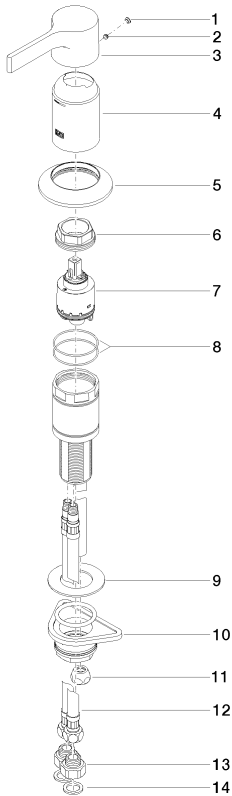

Bathtub - VAIA

Single-lever tub mixer for deck-mounted tub installation - polished chrome

Article number: 29 300 809-00

- Flange 3-1/8"
- 1-3/8" hole diameter
- Water flow rate limited to max. 9.4 gpm
- Fittings group in compliance with DIN 4109: 2
- NOTE: Local building codes may require the use of an anti-scald device. Please refer to remote pressure balance valve (35 910 970 90)
- (ADA)

polished chrome

Dimensional drawing

All dimensions in mm / inch = mm x 0,0394

Bathtub - VAIA

Single-lever tub mixer for deck-mounted tub installation - polished chrome

Article number: 29 300 809-00

Flow rate chart

Bathtub - VAIA

Single-lever tub mixer for deck-mounted tub installation - polished chrome

Article number: 29 300 809-00

Other surface finishes

platinum matte
29 300 809-06

platinum
29 300 809-08

Brushed Durabrass
29 300 809-28

Spare parts list

Number	Item Number	Designation	Number of units
1	90 31 20 087 00-00	plug	1
2	09 31 11 063 90	pin	1
3	09 20 80 022-00	handle	1
4	09 28 30 037-00	cover	1
5	90 27 80 013 00-00	rosette	1
6	09 24 04 448 90	nut	1
7	90 15 05 039 00 90	cartridge	1
8	09 14 10 201 90	seal	2
9	09 30 11 060 90	disc	1
10	04 23 10 044 02 90	fixing set	1
11	04 23 30 041 00 90	threaded connector	1
12	04 30 04 021 00 90	hose	2
13	09 24 03 185-00	nipple	2
14	09 14 05 004 90	seal	2