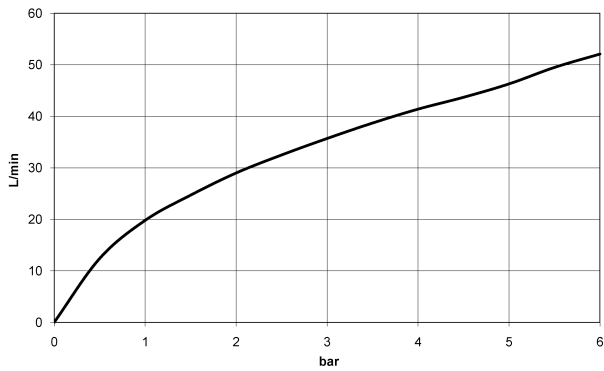

Bathtub - VAIA

Single-lever tub mixer for deck-mounted tub installation - polished chrome

Article number: 29 300 809-00

- Flange 3-1/8"
- 1-3/8" hole diameter
- Water flow rate limited to max. 9.4 gpm
- Fittings group in compliance with DIN 4109: 2
- NOTE: Local building codes may require the use of an anti-scald device. Please refer to remote pressure balance valve (35 910 970 90)
- (ADA)

polished chrome

Dimensional drawing

All dimensions in mm / inch = mm x 0,0394

Bathtub - VAIA

Single-lever tub mixer for deck-mounted tub installation - polished chrome

Article number: 29 300 809-00

Flow rate chart