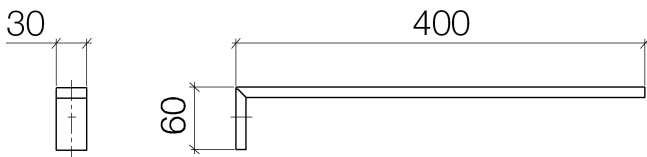

Bathtub - Deque  
Towel bar single-arm fixed - polished chrome  
Article number: 83 211 980-00

- 15-3/4" Projection

polished chrome

### Dimensional drawing

All dimensions in mm / inch = mm x 0,0394

Bathtub - Deque

Towel bar single-arm fixed - polished chrome

Article number: 83 211 980-00

Bathtub - Deque  
Towel bar single-arm fixed - polished chrome  
Article number: 83 211 980-00