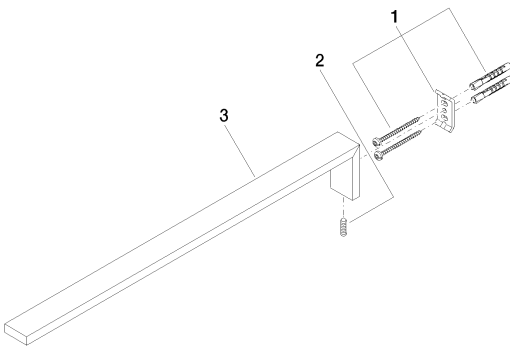

Bathtub - Deque  
Towel bar single-arm fixed - polished chrome  
Article number: 83 211 980-00

- 15-3/4" Projection

polished chrome

### Dimensional drawing

All dimensions in mm / inch = mm x 0,0394

Bathtub - Deque

Towel bar single-arm fixed - polished chrome

Article number: 83 211 980-00

Bathtub - Deque  
Towel bar single-arm fixed - polished chrome  
Article number: 83 211 980-00

### Spare parts list

Number	Item Number	Designation	Number of units
1	05 17 20 736 00 90	fixing set	1
2	04 31 11 113 00 90	pin	1
3	05 17 98 551 00-00	holder	1