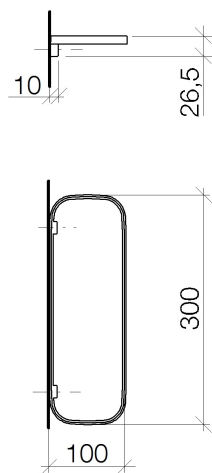

Sink - IMO

Shelf wall-mounted - polished chrome

Article number: 83 482 970-00

- Width 11-3/4"
- Height 1"
- 3-7/8" Projection
- screen insert required, to be ordered separately

polished chrome

Dimensional drawing

All dimensions in mm / inch = mm x 0,0394

Sink - IMO

Shelf wall-mounted - polished chrome

Article number: 83 482 970-00

Sink - IMO
Shelf wall-mounted - polished chrome
Article number: 83 482 970-00

Other surface finishes

Spare parts list

Number	Item Number	Designation	Number of units
1	90 30 30 520 00-00	set	1
2	05 30 31 002 00 90	fixing set	1
3	08 17 97 578-00	holder	1