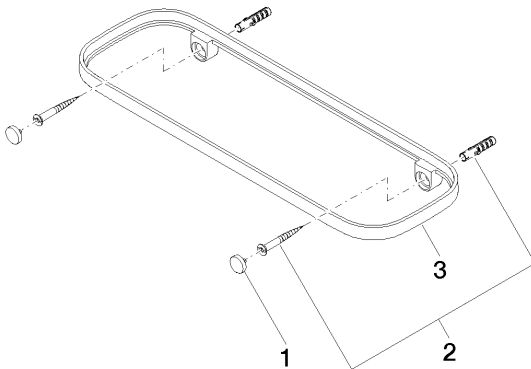

All dimensions in mm / inch = mm x 0,0394

Sink - IMO

Shelf wall-mounted - polished chrome

Article number: 83 482 970-00

Sink - IMO
Shelf wall-mounted - polished chrome
Article number: 83 482 970-00

Other surface finishes

Spare parts list

Number	Item Number	Designation	Number of units
1	90 30 30 520 00-00	set	1
2	05 30 31 002 00 90	fixing set	1
3	08 17 97 578-00	holder	1