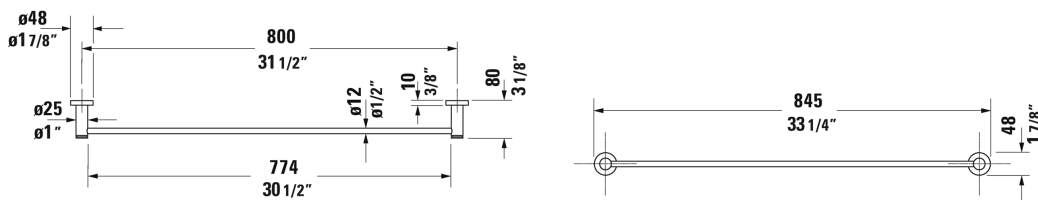

D-Code Bath towel rail # 0099231000

|< 33 1/4" Inch >|

Bath towel rail	Dimension	Weight	Order number
1 7/8" Inch			
Colors			
10 Chrome			
Variant			
	33 1/4" x 3 1/8" Inch	1.7 lb	0099231000

All drawings contain the necessary measurements which are subject to standard tolerances. They are stated in inch & mm and are non-binding. Exact measurements, in particular for customized installation scenarios, can only be taken from the finished ceramic piece.