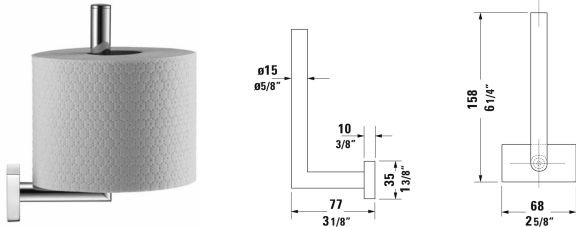

**Karree Spare toilet paper holder # 0099561000**

|< 2 5/8" Inch >|

Spare toilet paper holder	Dimension	Weight	Order number
Chrome, 6 1/4" Inch			
<b>Colors</b>			
10 Chrome			
<b>Variant</b>			
	2 5/8" x 3 1/8" Inch	0.7 lb	0099561000

*All drawings contain the necessary measurements which are subject to standard tolerances. They are stated in inch & mm and are non-binding. Exact measurements, in particular for customized installation scenarios, can only be taken from the finished ceramic piece.*