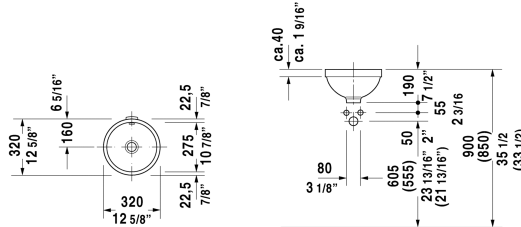

Architec Vanity basin # 0319270000

| < Ø 10 7/8" Inch > |

Vanity basin	Dimension	Weight	Order number
undermount basin, with overflow, without faucet deck, underside fully glazed, hardware included, Ø 10 7/8" Inch			
Colors			
00 White			
Variant			
☒	Ø 10 7/8" Inch	10.5 lb	0319270000
Infobox			
Measurements of undercounter models represent interior measurements			
Sanitary ceramics with the special WonderGliss surface finish will remain clean and attractive-looking for a long time to come. When ordering WonderGliss please add a "1" as eleventh digit to the model number.			
Hardware for stone countertops, (with the exception of # 046651)		0.4 lb	005028
Push button drain assembly for washbasins with overflow	2" Inch	0.8 lb	005052

All drawings contain the necessary measurements which are subject to standard tolerances. They are stated in inch & mm and are non-binding. Exact measurements, in particular for customized installation scenarios, can only be taken from the finished ceramic piece.