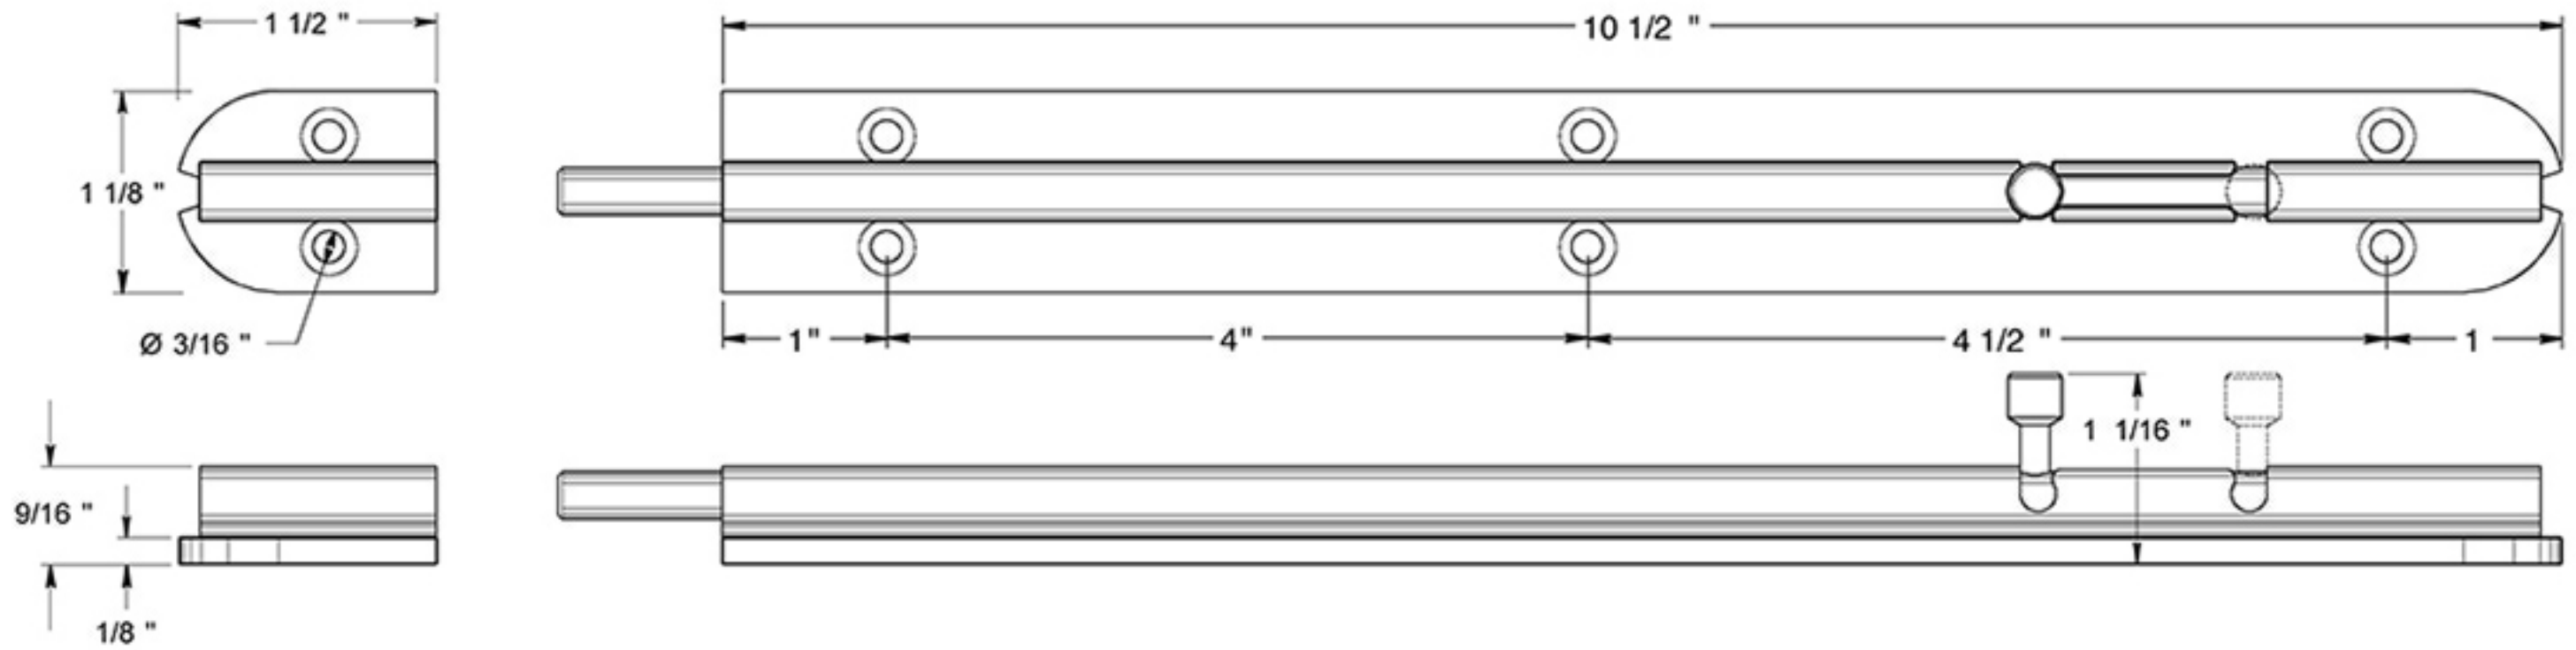

12BB32D

12" BARREL BOLT / STAINLESS STEEL

DRAWING NOT TO SCALE

NOTE: Deltana reserves the right to constantly improve its products and is not responsible for differences between the product in-hand and the specifications contained in this drawing. We do not recommend to pre-drill holes or pre-cut woods or metals based on the drawing information if the veracity of the specifications has not been proven by the live product.