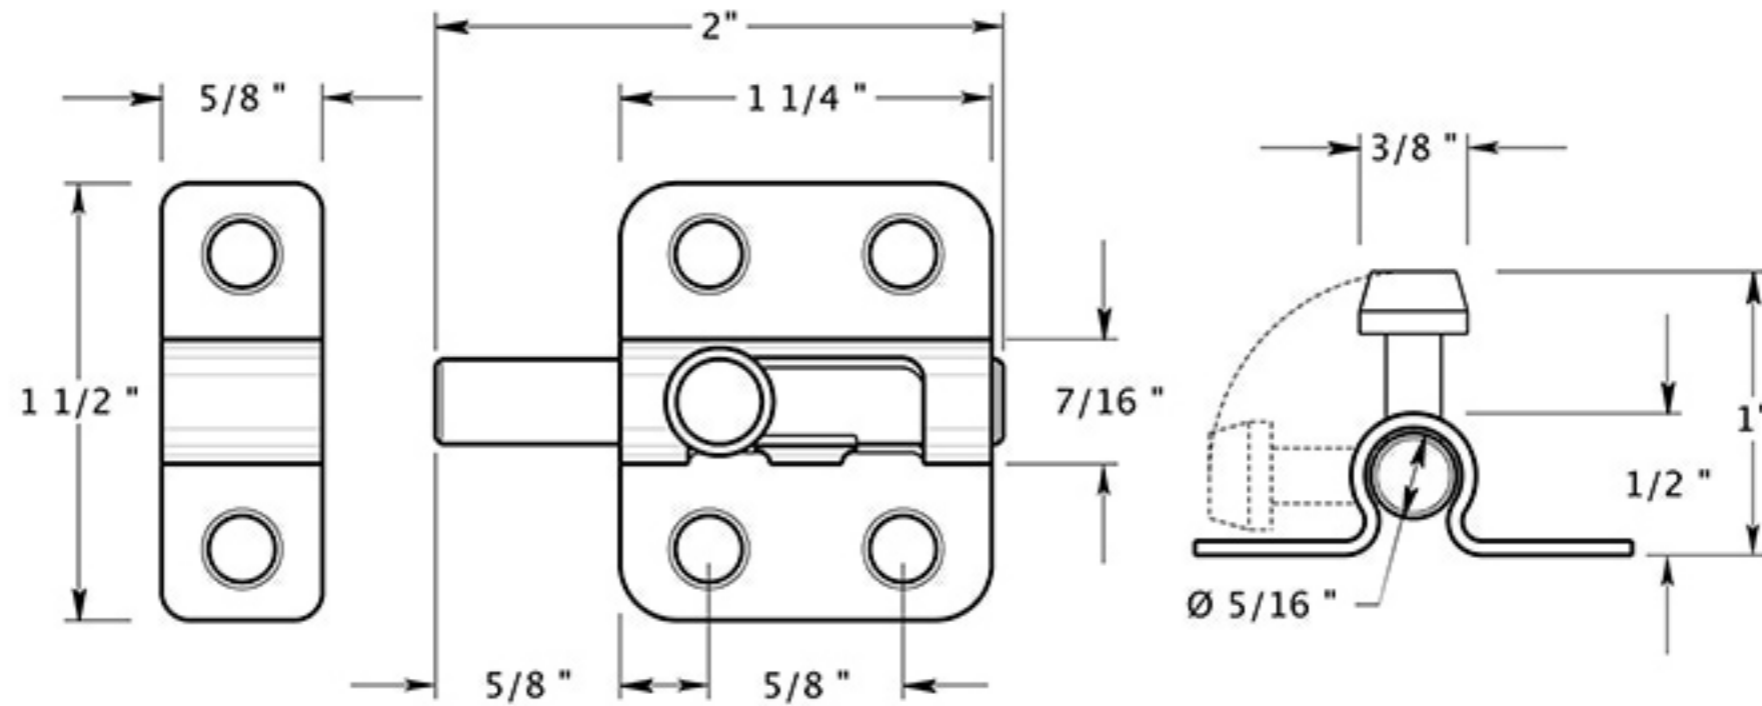

2BB

2" BARREL BOLT / SOLID BRASS

DRAWING NOT TO SCALE

NOTE: Deltana reserves the right to constantly improve its products and is not responsible for differences between the product in-hand and the specifications contained in this drawing. We do not recommend to pre-drill holes or pre-cut woods or metals based on the drawing information if the veracity of the specifications has not been proven by the live product.